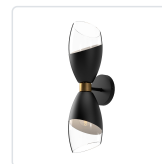

alora mood

P. 1.855.855.8926

CANADA: 19054 28TH Avenue Surrey - BC V3Z 6M3

USA: 3035 E. Lone Mountain Rd - Las Vegas, NV, 89081

CAPRI WV587224

FIXTURE DIMENSIONS	W5-1/4" x H19-3/8" x E6-1/2"
HEIGHT FROM CENTER	9-3/4"
EXTENSION	6-1/2"
LAMP TYPE	E26
MAX WATTAGE	60W
BULB QTY	2
BULBS INCLUDED	No
VOLTAGE	120V
GLASS DETAILS	Clear Glass
MATERIAL	Aluminum; Glass; Steel;
INSTALL OPTIONS	Horizontal/Vertical
LOCATION	Damp
CANOPY DIMENSIONS	D4-3/4" x H7/8"
BRAND	Alora Mood

[D - Diameter, L - Length, W - Width, H - Height, E - Extension]

AVAILABLE FINISHES:

WV587224CHCL
Chrome/Clear
Glass

WV587224MBCL
Clear Glass/Matte
Black

*For complete warranty terms, please visit: www.aloralighting.com/warranty