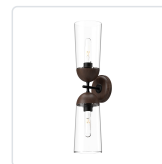

alora mood

P. 1.855.855.8926

CANADA: 19054 28TH Avenue Surrey - BC V3Z 6M3

USA: 3035 E. Lone Mountain Rd - Las Vegas, NV, 89081

EMIL WV542226

FIXTURE DIMENSIONS	W5" x H23-3/8" x E6-1/8"
HEIGHT FROM CENTER	11-3/4"
EXTENSION	6-1/8"
LAMP TYPE	E26
MAX WATTAGE	60W
BULB QTY	2
BULBS INCLUDED	No
VOLTAGE	120V
GLASS DETAILS	Clear Glass
MATERIAL	Glass; Steel; Wood;
INSTALL OPTIONS	Horizontal/Vertical
LOCATION	Damp
CANOPY DIMENSIONS	D5-1/8" x E1-1/4"
BRAND	Alora Mood

[D - Diameter, L - Length, W - Width, H - Height, E - Extension]

AVAILABLE FINISHES:

WV542226AGWT

Aged
Gold/Walnut

WV542226MBWT

Matte
Black/Walnut

WV542226WHWK

White/White Oak