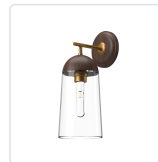

alora mood

P. 1.855.855.8926

CANADA: 19054 28TH Avenue Surrey - BC V3Z 6M3

USA: 3035 E. Lone Mountain Rd - Las Vegas, NV, 89081

EMIL WV542007

FIXTURE DIMENSIONS	W6" x H14-7/8" x E7-7/8"
HEIGHT FROM CENTER	12-3/8"
EXTENSION	7-7/8"
LAMP TYPE	E26
MAX WATTAGE	60W
BULB QTY	1
BULBS INCLUDED	No
VOLTAGE	120V
GLASS DETAILS	Clear Glass
MATERIAL	Glass; Steel; Wood;
INSTALL OPTIONS	Up/Down
LOCATION	Damp
CANOPY DIMENSIONS	D5-1/8" x E1-1/4"
BRAND	Alora Mood

[D - Diameter, L - Length, W - Width, H - Height, E - Extension]

AVAILABLE FINISHES:

WV542007AGWT

Aged
Gold/Walnut

WV542007MBWT

Matte
Black/Walnut

WV542007WHWK

White/White Oak