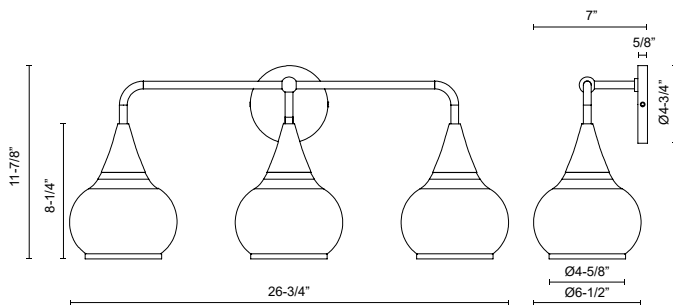

*For complete warranty terms, please visit: www.aloralighting.com/warranty