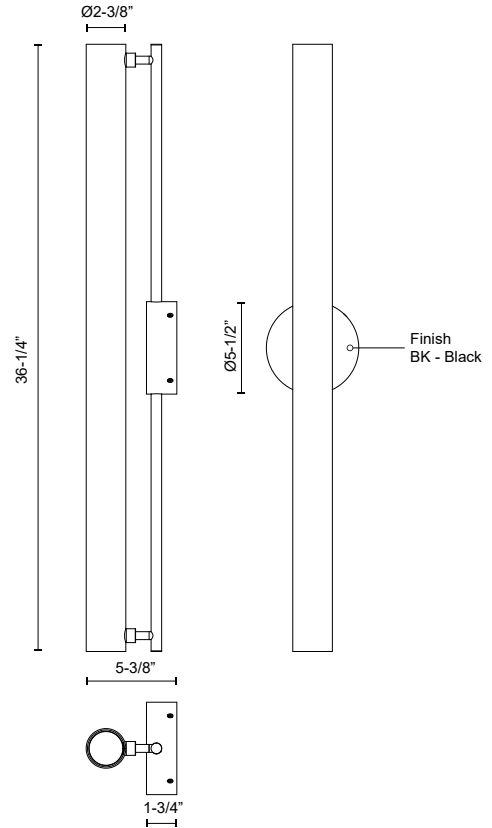

**GRAMERCY
WS70136**

WALL

PROJECT

DESCRIPTION

Glass cylinder with frosted white interior coating and aluminum die-cast body

SPECIFICATION DETAILS

* For custom options, consult factory for details.

Fixture Dimensions	W2-3/8" x H36-1/4" x E5-3/8"
Light Source	LED with DC Driver
Wattage	27W
Total Lumens	2835lm
Delivered Lumens	BK-2266lm
Voltage	120V
Color Temperature	3000K
CRI (Ra)	90CRI
Optional Color Temps	2700K - 5000K Available, Minimum Order Quantities Apply
LED Rated Life	50,000 hours
Dimming	100% - 10%, TRIAC or ELV Dimmer (Not Included)
Glass Details	Frosted Glass
Location	Dry
Warranty	5 Years
Mounting Style	All Orientation; Wall;
CEC Title 24 JA8	Yes, JA8-19
Canopy Dimensions	D5-1/2" x E1-3/4"
Finish Option(s)	Black