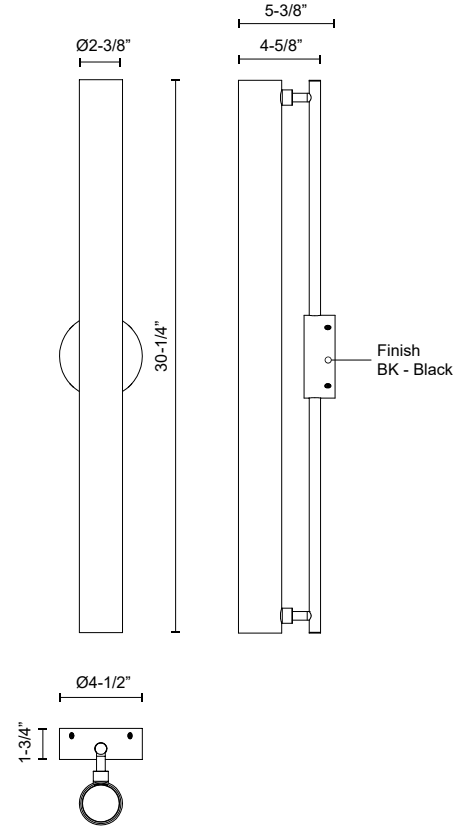

**GRAMERCY  
WS70130**

WALL

PROJECT

**DESCRIPTION**

Glass cylinder with frosted white interior coating and aluminum die-cast body

**SPECIFICATION DETAILS**

\* For custom options, consult factory for details.

<b>Fixture Dimensions</b>	W2-3/8" x H30-1/4" x E5-3/8"
<b>Light Source</b>	LED with DC Driver
<b>Wattage</b>	25W
<b>Total Lumens</b>	2125lm
<b>Delivered Lumens</b>	BK-1800lm
<b>Voltage</b>	120V
<b>Color Temperature</b>	3000K
<b>CRI (Ra)</b>	90CRI
<b>Optional Color Temps</b>	2700K - 5000K Available, Minimum Order Quantities Apply
<b>LED Rated Life</b>	50,000 hours
<b>Dimming</b>	100% - 10%, TRIAC or ELV Dimmer (Not Included)
<b>Glass Details</b>	Frosted Glass
<b>Location</b>	Dry
<b>Warranty</b>	5 Years
<b>Mounting Style</b>	All Orientation; Wall;
<b>CEC Title 24 JA8</b>	Yes, JA8-19
<b>Canopy Dimensions</b>	D4-1/2" x H1-3/4"
<b>Finish Option(s)</b>	Black