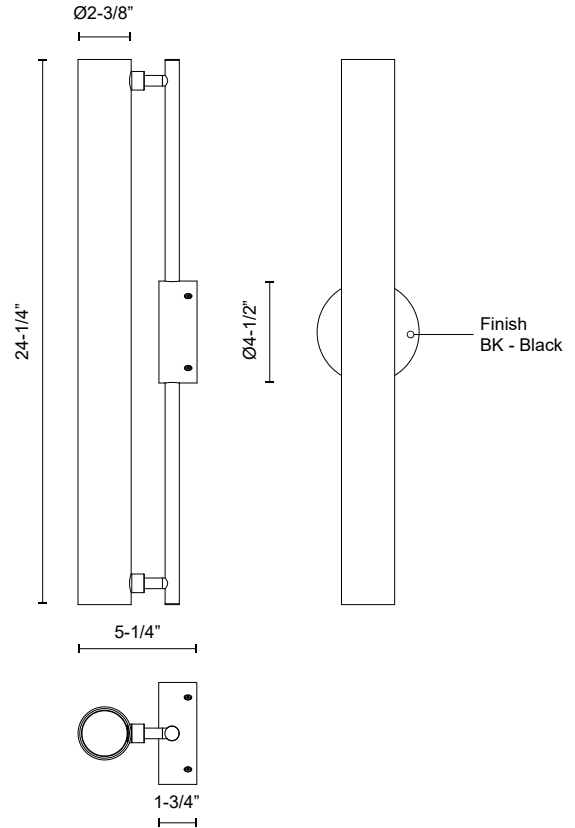

**GRAMERCY
WS70124**

WALL

PROJECT

DESCRIPTION

Glass cylinder with frosted white interior coating and aluminum die-cast body

SPECIFICATION DETAILS

* For custom options, consult factory for details.

Fixture Dimensions	W2-3/8" x H24-1/4" x E5-1/4"
Light Source	LED with DC Driver
Wattage	19W
Total Lumens	1995lm
Delivered Lumens	BK-1692lm
Voltage	120V
Color Temperature	3000K
CRI (Ra)	90CRI
Optional Color Temps	2700K - 5000K Available, Minimum Order Quantities Apply
LED Rated Life	50,000 hours
Dimming	100% - 10%, TRIAC or ELV Dimmer (Not Included)
Glass Details	Frosted Glass
Location	Dry
Warranty	5 Years
Mounting Style	All Orientation; Wall;
CEC Title 24 JA8	Yes, JA8-19
Canopy Dimensions	D4-1/2" x E1-3/4"
Finish Option(s)	Black