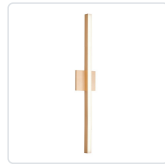

VEGA WS10336

WALL

PROJECT

WS10336-BK
Black

WS10336-WH
White

WS10336-BN
Brushed Nickel

WS10336-GD
Gold

SPECIFICATION DETAILS

* For custom options, consult factory for details.

Fixture Dimensions	W1" x H37" x E1-3/4"
Light Source	AC LED Module
Wattage	23W
Total Lumens	2000lm
Delivered Lumens	BK-835lm; BN-1278lm; GD-1231lm; WH-1405lm;
Voltage	120V
Color Temperature	3000K
CRI (Ra)	90CRI
Optional Color Temps	2700K - 5000K Available, Minimum Order Quantities Apply
LED Rated Life	50,000 hours
Dimming	100% - 10%, ELV Dimmer (Not Included)
Diffuser Details	White Acrylic Diffuser
ADA Compliant	Yes
Compliance	ADA
Location	Dry
Warranty	5 Years
Illumination Direction	Fontlight Illumination
Mounting Style	All Orientation; Wall;
Canopy Dimensions	W4-3/4" x H4-3/4" x E3/8"

DESCRIPTION

Slim state-of-the-art linear LED wall sconce brings sophistication to any room it is installed in. Available in black, brushed nickel, espresso and white metal finishes with full length linear frosted acrylic diffuser which when lit diffuses the light evenly into the room. Provided with our powerful 120V AC LED technology. Available in two different sizes and matching pendants see series for more details.