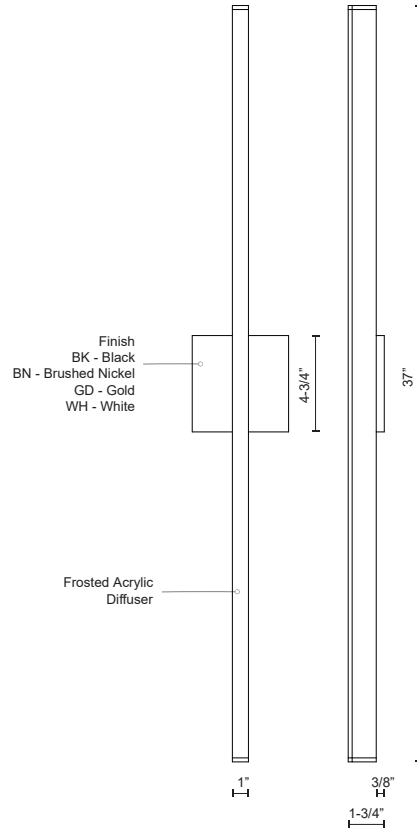

VEGA WS10336

WALL

PROJECT

WS10336-BK
Black

WS10336-WH
White

WS10336-BN
Brushed Nickel

WS10336-GD
Gold

SPECIFICATION DETAILS

* For custom options, consult factory for details.

Fixture Dimensions	W1" x H37" x E1-3/4"
Light Source	AC LED Module
Wattage	23W
Total Lumens	2000lm
Delivered Lumens	BK-835lm; BN-1278lm; GD-1231lm; WH-1405lm;
Voltage	120V
Color Temperature	3000K
CRI (Ra)	90CRI
Optional Color Temps	2700K - 5000K Available, Minimum Order Quantities Apply
LED Rated Life	50,000 hours
Dimming	100% - 10%, ELV Dimmer (Not Included)
Diffuser Details	White Acrylic Diffuser
ADA Compliant	Yes
Compliance	ADA
Location	Dry
Warranty	5 Years
Illumination Direction	Fontlight Illumination
Mounting Style	All Orientation; Wall;
Canopy Dimensions	W4-3/4" x H4-3/4" x E3/8"

DESCRIPTION

Slim state-of-the-art linear LED wall sconce brings sophistication to any room it is installed in. Available in black, brushed nickel, espresso and white metal finishes with full length linear frosted acrylic diffuser which when lit diffuses the light evenly into the room. Provided with our powerful 120V AC LED technology. Available in two different sizes and matching pendants see series for more details.