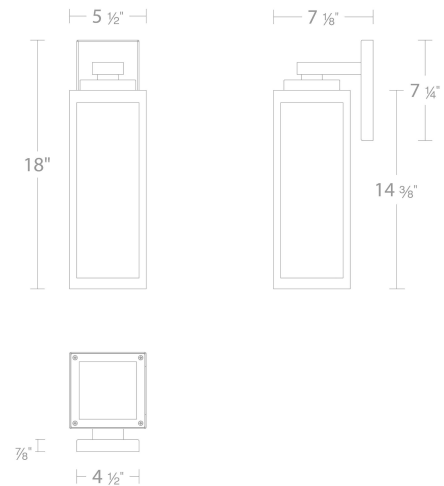

REPLACEMENT PARTS

RPL-GLA-17218 - Glass

FINISHES:

Black

LINE DRAWING:

WS-W17218

Fixture Type: _____

Catalog Number: _____