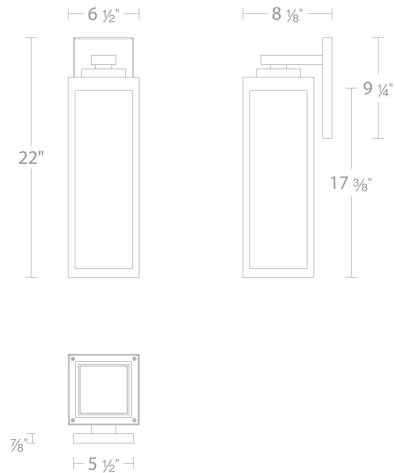

REPLACEMENT PARTS

RPL-GLA-17222 - Glass

FINISHES:

Black

LINE DRAWING:

WS-W17222