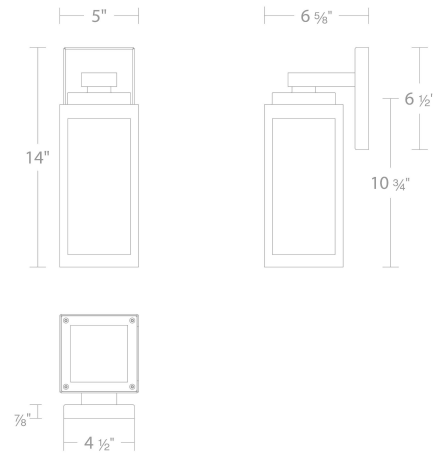

SPECIFICATIONS

Color Temp:	3000K
Input:	120 VAC,50/60Hz
CRI:	90
Dimming:	ELV: 100-10% ,TRIAC: 100-10%
Rated Life:	50000 Hours
Mounting:	Can be mounted on wall in all orientations
Standards:	ETL, cETL,IP65 Wet Location Listed
Construction:	Aluminum body, seeded clear glass diffuser

REPLACEMENT PARTS

RPL-GLA-17214 - Glass

FINISHES:

Black

LINE DRAWING:

WS-W17214

WAC LIGHTING

Fixture Type: _____