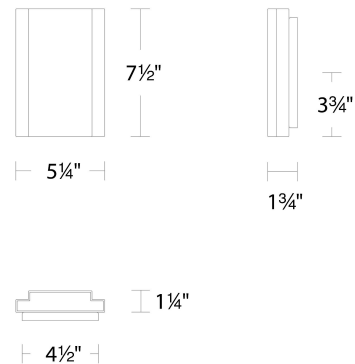

SPECIFICATIONS

Color Temp:	2700K,3000K,3500K
Input:	120 VAC,50/60Hz
CRI:	90
Dimming:	ELV: 100-10% ,TRIAC: 100-10%
Rated Life:	54000 Hours
Mounting:	Can be mounted on wall in all orientations
Standards:	ETL, cETL,Title 24 JA8-2019 Compliant Damp Location Listed
Construction:	Aluminum body, glass diffuser

FINISHES:

Brushed
Nickel

Black

LINE DRAWING:

WS-81208