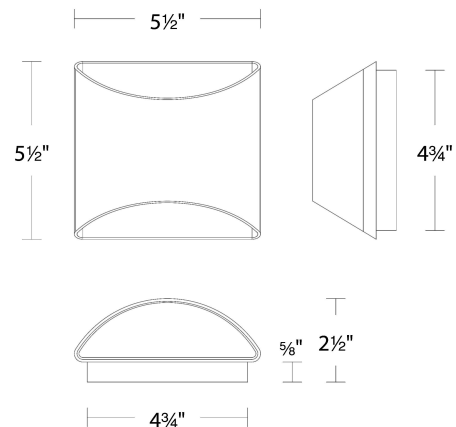

WAC LIGHTING

Fixture Type: _____

Catalog Number: _____

Project: _____

Location: _____

Duet

Wall Sconce

Model & Size	Color Temp & CRI	Finish	Watt	LED Lumens	Delivered Lumens
WS-55206 6"	2700K 90	BK Black	11W	1000	370
	3000K 90	WT White	11W	1000	391
	3500K 90		11W	1000	377

SPECIFICATIONS

Color Temp:	3500K,2700K,3000K
Input:	120 VAC,50/60Hz
CRI:	90
Dimming:	ELV: 100-10% ,TRIAC: 100-10%
Rated Life:	50000 Hours
Mounting:	Can be mounted on wall in all orientations
Standards:	ETL, cETL Damp Location Listed
Construction:	Aluminum body, frosted glass diffuser

REPLACEMENT PARTS

HDW-LG22-WA - Hardware Pack

FINISHES:

White

Black

LINE DRAWING:

WS-55206