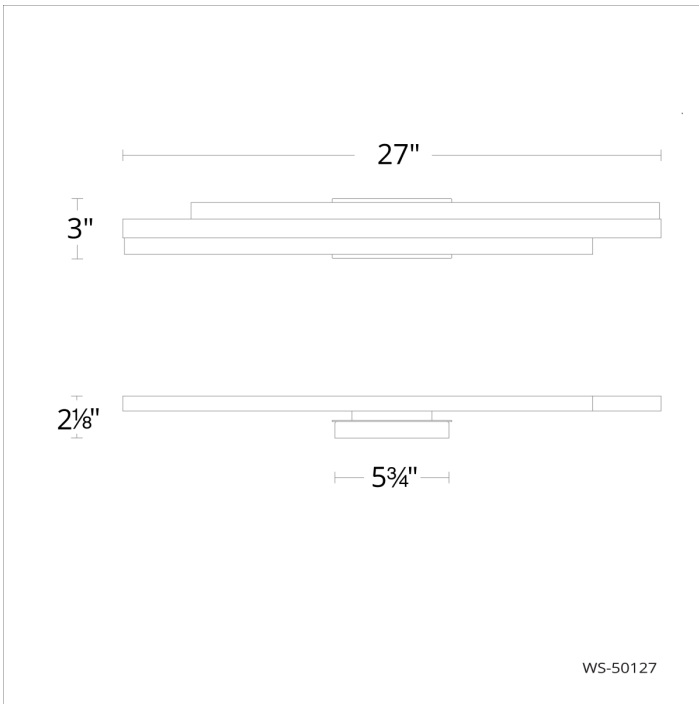

Asymmetrical elegance in lumosity. Double blocks of cloudy acrylic sandwich a metal bar. Artisan crafted for all orientations around your vanity in a fine bath.

FEATURES

- Driver concealed within the canopy
- Artisan crafted milky cloud acrylic
- Each unique piece lends itself to variations in milkiness
- Conversion plate included to accommodate 4" junction box

SPECIFICATIONS

Rated Life	50000 Hours
Standards	ETL, cETL,Damp Location Listed,2019Compliant
Input	120/277V,50/60Hz
Dimming	ELV: 100-5%,TRIAC: 100-5%
Mounting	Can be mounted on wall in all orientations
Color Temp	3000K
CRI	90
Construction	"Extruded aluminum body with decorative acrylic shade and PC diffuser diffuser "

Model & Size	Color Temp	Finish	LED Watts	LED Lumens	Delivered Lumens
WS-50127 27"	3000K	BK Black	27.7W	3185	1910

Example: **WS-50127-BK**

For custom requests please contact customs@modernforms.com

Project:

Model & Size	Color Temp	Finish	LED Watts	LED Lumens	Delivered Lumens
WS-50137 37"	3000K	BK Black	33.7W	3675	1636

Example: **WS-50137-BK**

For custom requests please contact customs@modernforms.com