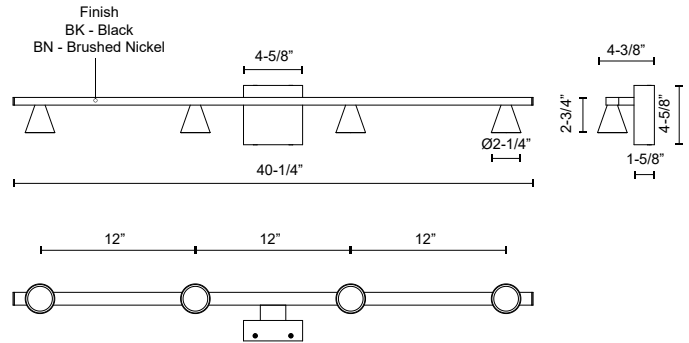

VL19941-BK
Black

VL19941-BN
Brushed Nickel

SPECIFICATION DETAILS

* For custom options, consult factory for details.

Fixture Dimensions	W40-1/4" x H2-3/4" x E4-3/8"
Light Source	LED with DC Driver
Wattage	20W
Total Lumens	2100lm
Delivered Lumens	BK-1834lm
Voltage	120V
Color Temperature	3000K
CRI (Ra)	90CRI
Optional Color Temps	2700K - 5000K Available, Minimum Order Quantities Apply
LED Rated Life	50,000 hours
Dimming	100% - 10%, TRIAC or ELV Dimmer (Not Included)
Diffuser Details	Parabolic Metalized PC Reflector + Clear Lens
Shade Details	Machined Aluminum Shade
Location	Damp
Warranty	5 Years
Mounting Style	All Orientation; Wall;
CEC Title 24 JA8	Yes, JA8-19
Canopy Dimensions	W4-5/8" x H4-5/8" x E1-5/8"