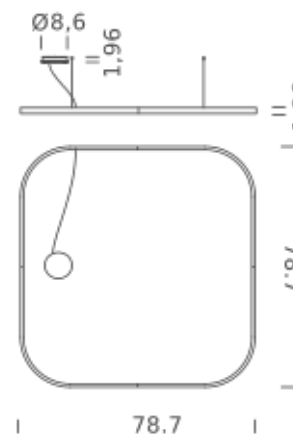

Driver and dimmer interface included.

SQUARE 59"X59" | DOWNLIGHT - 2700K

LAMPING

Source	Linear LED
Total power	77W
Emission	Diffused oriented
Switching	DALI 1-100%
Tension	110/240V
Color temperature	2700K
Luminous flux	4432lm
Typ CRI	90
IP class	IP40
Dimensions	59"x59"x1.9"
Materials	Aluminum
Notes	Round canopy with 1 x driver WALIMLED100/24 1 x dimmer interface WDIMDALIHP 1 x electrical cable 16.4' 4 x adjustable metal cable length 9.8' (including ceiling attachments). RAL 9005 black RAL 9016 white shipped assembled

Codes

UZRQ1606G15WBO
UZRQ1606G15WNE
UZRQ1606G15WOR

Structure

matt white
matt black
matt gold

Certificazioni

SQUARE 59"X59" | DOWNLIGHT - 4000K

LAMPING

Source	Linear LED
Total power	77W
Emission	Diffused orientable
Switching	DALI 1-100%
Tension	110/240V
Color temperature	4000K
Luminous flux	5214lm
Typ CRI	90
IP class	IP40
Dimensions	59"x59"x1.9"
Materials	Aluminum
Notes	Round canopy with 1 x driver WALIMLED100/24 1 x dimmer interface WDIMDALIHP 1 x electrical cable 16.4' 4 x adjustable metal cable length 9.8' (including ceiling attachments). RAL 9005 black RAL 9016 white shipped assembled

Codes

UZRQ1606G15NBO
UZRQ1606G15NNE
UZRQ1606G15NOR

Structure

matt white
matt black
matt gold

Certificazioni

SQUARE 78.7"X78.7" | DOWNLIGHT - 2700K

LAMPING

Source	Linear LED
Total power	100W
Emission	Diffused orientable
Switching	DALI 1-100%
Tension	110/240V
Color temperature	2700K
Luminous flux	6098lm
Typ CRI	90
IP class	IP40
Dimensions	78.7"x78.7"x1.9"
Materials	Aluminum
Notes	Round canopy with 1 x driver WALIMLED100/24 1 x dimmer interface WDIMDALIHP 1 x electrical cable 16.4' 4 x adjustable metal cable length 9.8' (including ceiling attachments). RAL 9005 black RAL 9016 white shipped assembled