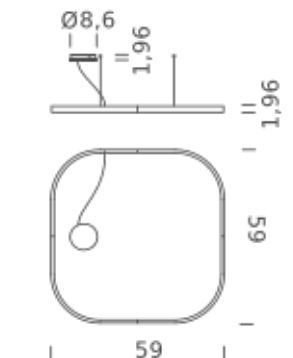

Driver and dimmer interface included.

SQUARE 59"X59" | DOWNLIGHT - 2700K

LAMPING

Source	Linear LED
Total power	77W
Emission	Diffused oriented
Switching	DALI 1-100%
Tension	110/240V
Color temperature	2700K
Luminous flux	4432lm
Typ CRI	90
IP class	IP40
Dimensions	59"x59"x1.9"
Materials	Aluminum
Notes	Round canopy with 1 x driver WALIMLED100/24 1 x dimmer interface WDIMDALIHP 1 x electrical cable 16.4' 4 x adjustable metal cable length 9.8' (including ceiling attachments). RAL 9005 black RAL 9016 white shipped assembled

Codes

UZRQ1606G15DBO
UZRQ1606G15DNE
UZRQ1606G15DOR

Structure

matt white
matt black
matt gold

Certificazioni

SQUARE 59"X59" | DOWNLIGHT - 3000K

LAMPING

Source	Linear LED
Total power	77W
Emission	Diffused orientable
Switching	DALI 1-100%
Tension	110/240V
Color temperature	3000K
Luminous flux	4692lm
Typ CRI	90
IP class	IP40
Dimensions	59"x59"x1.9"
Materials	Aluminum
Notes	Round canopy with 1 x driver WALIMLED100/24 1 x dimmer interface WDIMDALIHP 1 x electrical cable 16.4' 4 x adjustable metal cable length 9.8' (including ceiling attachments). RAL 9005 black RAL 9016 white shipped assembled

Codes

UZRQ1606G15WBO
UZRQ1606G15WNE
UZRQ1606G15WOR

Structure

matt white
matt black
matt gold

Certificazioni

SQUARE 59"X59" | DOWNLIGHT - 4000K

LAMPING

Source	Linear LED
Total power	77W
Emission	Diffused orientable
Switching	DALI 1-100%
Tension	110/240V
Color temperature	4000K
Luminous flux	5214lm
Typ CRI	90
IP class	IP40
Dimensions	59"x59"x1.9"
Materials	Aluminum
Notes	Round canopy with 1 x driver WALIMLED100/24 1 x dimmer interface WDIMDALIHP 1 x electrical cable 16.4' 4 x adjustable metal cable length 9.8' (including ceiling attachments). RAL 9005 black RAL 9016 white shipped assembled