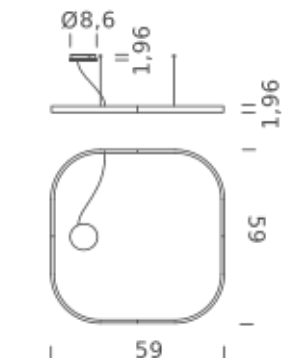

Driver and dimmer interface included.

SQUARE 59"X59" | DOWNLIGHT - 2700K

LAMPING

Source	Linear LED
Total power	77W
Emission	Diffused oriented
Switching	DALI 1-100%
Tension	110/240V
Color temperature	2700K
Luminous flux	4432lm
Typ CRI	90
IP class	IP40
Dimensions	59"x59"x1.9"
Materials	Aluminum
Notes	Round canopy with 1 x driver WALIMLED100/24 1 x dimmer interface WDIMDALIHP 1 x electrical cable 16.4' 4 x adjustable metal cable length 9.8' (including ceiling attachments). RAL 9005 black RAL 9016 white shipped assembled

Codes

UZRQ1606G15WBO
UZRQ1606G15WNE
UZRQ1606G15WOR

Structure

matt white
matt black
matt gold

Certificazioni

SQUARE 59"X59" | DOWNLIGHT - 4000K

LAMPING

Source	Linear LED
Total power	77W
Emission	Diffused orientable
Switching	DALI 1-100%
Tension	110/240V
Color temperature	4000K
Luminous flux	5214lm
Typ CRI	90
IP class	IP40
Dimensions	59"x59"x1.9"
Materials	Aluminum
Notes	Round canopy with 1 x driver WALIMLED100/24 1 x dimmer interface WDIMDALIHP 1 x electrical cable 16.4' 4 x adjustable metal cable length 9.8' (including ceiling attachments). RAL 9005 black RAL 9016 white shipped assembled

Codes

UZRQ1606G15NBO
UZRQ1606G15NNE
UZRQ1606G15NOR

Structure

matt white
matt black
matt gold

Certificazioni

SQUARE 78.7"X78.7" | DOWNLIGHT - 2700K

LAMPING

Source	Linear LED
Total power	100W
Emission	Diffused orientable
Switching	DALI 1-100%
Tension	110/240V
Color temperature	2700K
Luminous flux	6098lm
Typ CRI	90
IP class	IP40
Dimensions	78.7"x78.7"x1.9"
Materials	Aluminum
Notes	Round canopy with 1 x driver WALIMLED100/24 1 x dimmer interface WDIMDALIHP 1 x electrical cable 16.4' 4 x adjustable metal cable length 9.8' (including ceiling attachments). RAL 9005 black RAL 9016 white shipped assembled