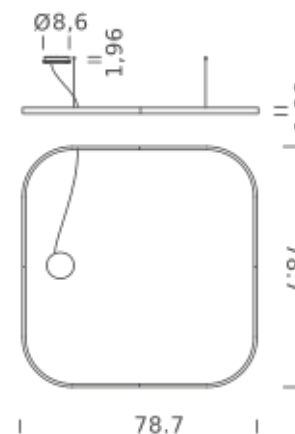

Driver and dimmer interface included.

SQUARE 59"X59" | DOWNLIGHT - 2700K

LAMPING

Source	Linear LED
Total power	77W
Emission	Diffused oriented
Switching	DALI 1-100%
Tension	110/240V
Color temperature	2700K
Luminous flux	4432lm
Typ CRI	90
IP class	IP40
Dimensions	59"x59"x1.9"
Materials	Aluminum
Notes	Round canopy with 1 x driver WALIMLED100/24 1 x dimmer interface WDIMDALIHP 1 x electrical cable 16.4' 4 x adjustable metal cable length 9.8' (including ceiling attachments). RAL 9005 black RAL 9016 white shipped assembled

Codes

UZRQ1606G15DBO
UZRQ1606G15DNE
UZRQ1606G15DOR

Structure

matt white
matt black
matt gold

Certificazioni

SQUARE 59"X59" | DOWNLIGHT - 3000K

LAMPING

Source	Linear LED
Total power	77W
Emission	Diffused orientable
Switching	DALI 1-100%
Tension	110/240V
Color temperature	3000K
Luminous flux	4692lm
Typ CRI	90
IP class	IP40
Dimensions	59"x59"x1.9"
Materials	Aluminum
Notes	Round canopy with 1 x driver WALIMLED100/24 1 x dimmer interface WDIMDALIHP 1 x electrical cable 16.4' 4 x adjustable metal cable length 9.8' (including ceiling attachments). RAL 9005 black RAL 9016 white shipped assembled

Codes

UZRQ1606G15WBO
UZRQ1606G15WNE
UZRQ1606G15WOR

Structure

matt white
matt black
matt gold

Certificazioni

SQUARE 59"X59" | DOWNLIGHT - 4000K

LAMPING

Source	Linear LED
Total power	77W
Emission	Diffused orientable
Switching	DALI 1-100%
Tension	110/240V
Color temperature	4000K
Luminous flux	5214lm
Typ CRI	90
IP class	IP40
Dimensions	59"x59"x1.9"
Materials	Aluminum
Notes	Round canopy with 1 x driver WALIMLED100/24 1 x dimmer interface WDIMDALIHP 1 x electrical cable 16.4' 4 x adjustable metal cable length 9.8' (including ceiling attachments). RAL 9005 black RAL 9016 white shipped assembled