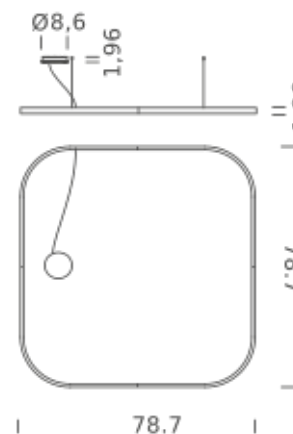

Driver and dimmer interface included.

SQUARE 59"X59" | DOWNLIGHT - 2700K

LAMPING

Source	Linear LED
Total power	77W
Emission	Diffused oriented
Switching	DALI 1-100%
Tension	110/240V
Color temperature	2700K
Luminous flux	4432lm
Typ CRI	90
IP class	IP40
Dimensions	59"x59"x1.9"
Materials	Aluminum
Notes	Round canopy with 1 x driver WALIMLED100/24 1 x dimmer interface WDIMDALIHP 1 x electrical cable 16.4' 4 x adjustable metal cable length 9.8' (including ceiling attachments). RAL 9005 black RAL 9016 white shipped assembled

Codes

UZRQ1606G15DBO
UZRQ1606G15DNE
UZRQ1606G15DOR

Structure

matt white
matt black
matt gold

Certificazioni

SQUARE 59"X59" | DOWNLIGHT - 3000K

LAMPING

Source	Linear LED
Total power	77W
Emission	Diffused orientable
Switching	DALI 1-100%
Tension	110/240V
Color temperature	3000K
Luminous flux	4692lm
Typ CRI	90
IP class	IP40
Dimensions	59"x59"x1.9"
Materials	Aluminum
Notes	Round canopy with 1 x driver WALIMLED100/24 1 x dimmer interface WDIMDALIHP 1 x electrical cable 16.4' 4 x adjustable metal cable length 9.8' (including ceiling attachments). RAL 9005 black RAL 9016 white shipped assembled

Codes

UZRQ1606G15WBO
UZRQ1606G15WNE
UZRQ1606G15WOR

Structure

matt white
matt black
matt gold

Certificazioni

SQUARE 59"X59" | DOWNLIGHT - 4000K

LAMPING

Source	Linear LED
Total power	77W
Emission	Diffused orientable
Switching	DALI 1-100%
Tension	110/240V
Color temperature	4000K
Luminous flux	5214lm
Typ CRI	90
IP class	IP40
Dimensions	59"x59"x1.9"
Materials	Aluminum
Notes	Round canopy with 1 x driver WALIMLED100/24 1 x dimmer interface WDIMDALIHP 1 x electrical cable 16.4' 4 x adjustable metal cable length 9.8' (including ceiling attachments). RAL 9005 black RAL 9016 white shipped assembled