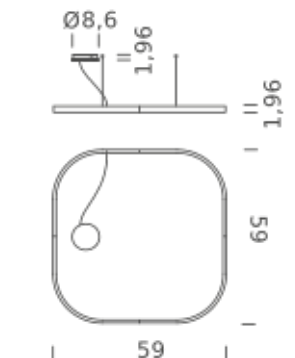

Codes

UZRQ1606G15NBO
UZRQ1606G15NNE
UZRQ1606G15NOR

Structure

matt white
matt black
matt gold

Certificazioni

SQUARE 78.7"X78.7" | DOWNLIGHT - 2700K

LAMPING

Source	Linear LED
Total power	100W
Emission	Diffused orientable
Switching	DALI 1-100%
Tension	110/240V
Color temperature	2700K
Luminous flux	6098lm
Typ CRI	90
IP class	IP40
Dimensions	78.7"x78.7"x1.9"
Materials	Aluminum
Notes	Round canopy with 1 x driver WALIMLED100/24 1 x dimmer interface WDIMDALIHP 1 x electrical cable 16.4' 4 x adjustable metal cable length 9.8' (including ceiling attachments). RAL 9005 black RAL 9016 white shipped assembled

Codes

UZRQ1608G15DBO
UZRQ1608G15DNE
UZRQ1608G15DOR

Structure

matt white
matt black
matt gold

Certificazioni

SQUARE 78.7"X78.7" | DOWNLIGHT - 3000K

LAMPING

Source	Linear LED
Total power	100W
Emission	Diffused orientable
Switching	DALI 1-100%
Tension	110/240V
Color temperature	3000K
Luminous flux	6456lm
Typ CRI	90
IP class	IP40
Dimensions	78.7"x78.7"x1.9"
Materials	Aluminum
Notes	Round canopy with 1 x driver WALIMLED100/24 1 x dimmer interface WDIMDALIHP 1 x electrical cable 16.4' 4 x adjustable metal cable length 9.8' (including ceiling attachments). RAL 9005 black RAL 9016 white shipped assembled

Codes

UZRQ1608G15WBO
UZRQ1608G15WNE
UZRQ1608G15WOR

Structure

matt white
matt black
matt gold

Certificazioni

SQUARE 78.7"X78.7" | DOWNLIGHT - 4000K

LAMPING

Source	Linear LED
Total power	100W
Emission	Diffused orientable
Switching	DALI 1-100%
Tension	110/240V
Color temperature	4000K
Luminous flux	7174lm
Typ CRI	90
IP class	IP40
Dimensions	78.7"x78.7"x1.9"
Materials	Aluminum
Notes	Round canopy with 1 x driver WALIMLED100/24 1 x dimmer interface WDIMDALIHP 1 x electrical cable 16.4' 4 x adjustable metal cable length 9.8' (including ceiling attachments). RAL 9005 black RAL 9016 white shipped assembled