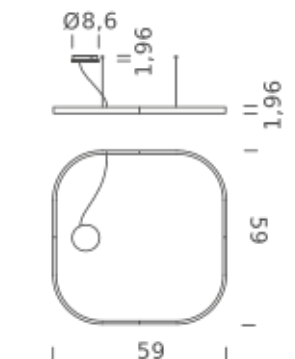

Codes

UZRQ1606G15WBO
UZRQ1606G15WNE
UZRQ1606G15WOR

Structure

matt white
matt black
matt gold

Certificazioni

SQUARE 59"X59" | DOWNLIGHT - 4000K

LAMPING

Source	Linear LED
Total power	77W
Emission	Diffused orientable
Switching	DALI 1-100%
Tension	110/240V
Color temperature	4000K
Luminous flux	5214lm
Typ CRI	90
IP class	IP40
Dimensions	59"x59"x1.9"
Materials	Aluminum
Notes	Round canopy with 1 x driver WALIMLED100/24 1 x dimmer interface WDIMDALIHP 1 x electrical cable 16.4' 4 x adjustable metal cable length 9.8' (including ceiling attachments). RAL 9005 black RAL 9016 white shipped assembled

Codes

UZRQ1606G15NBO
UZRQ1606G15NNE
UZRQ1606G15NOR

Structure

matt white
matt black
matt gold

Certificazioni

SQUARE 78.7"X78.7" | DOWNLIGHT - 2700K

LAMPING

Source	Linear LED
Total power	100W
Emission	Diffused orientable
Switching	DALI 1-100%
Tension	110/240V
Color temperature	2700K
Luminous flux	6098lm
Typ CRI	90
IP class	IP40
Dimensions	78.7"x78.7"x1.9"
Materials	Aluminum
Notes	Round canopy with 1 x driver WALIMLED100/24 1 x dimmer interface WDIMDALIHP 1 x electrical cable 16.4' 4 x adjustable metal cable length 9.8' (including ceiling attachments). RAL 9005 black RAL 9016 white shipped assembled

Codes

UZRQ1608G15DBO
UZRQ1608G15DNE
UZRQ1608G15DOR

Structure

matt white
matt black
matt gold

Certificazioni

SQUARE 78.7"X78.7" | DOWNLIGHT - 3000K

LAMPING

Source	Linear LED
Total power	100W
Emission	Diffused orientable
Switching	DALI 1-100%
Tension	110/240V
Color temperature	3000K
Luminous flux	6456lm
Typ CRI	90
IP class	IP40
Dimensions	78.7"x78.7"x1.9"
Materials	Aluminum
Notes	Round canopy with 1 x driver WALIMLED100/24 1 x dimmer interface WDIMDALIHP 1 x electrical cable 16.4' 4 x adjustable metal cable length 9.8' (including ceiling attachments). RAL 9005 black RAL 9016 white shipped assembled