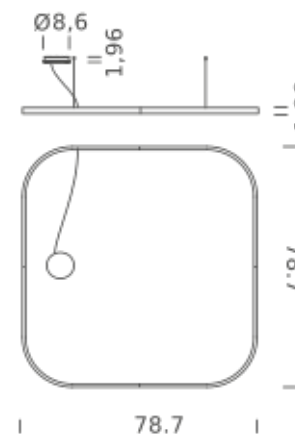

Codes

UZRQ1606G15NBO
UZRQ1606G15NNE
UZRQ1606G15NOR

Structure

matt white
matt black
matt gold

Certificazioni

SQUARE 78.7"X78.7" | DOWNLIGHT - 2700K

LAMPING

Source	Linear LED
Total power	100W
Emission	Diffused orientable
Switching	DALI 1-100%
Tension	110/240V
Color temperature	2700K
Luminous flux	6098lm
Typ CRI	90
IP class	IP40
Dimensions	78.7"x78.7"x1.9"
Materials	Aluminum
Notes	Round canopy with 1 x driver WALIMLED100/24 1 x dimmer interface WDIMDALIHP 1 x electrical cable 16.4' 4 x adjustable metal cable length 9.8' (including ceiling attachments). RAL 9005 black RAL 9016 white shipped assembled

Codes

UZRQ1608G15DBO
UZRQ1608G15DNE
UZRQ1608G15DOR

Structure

matt white
matt black
matt gold

Certificazioni

SQUARE 78.7"X78.7" | DOWNLIGHT - 3000K

LAMPING

Source	Linear LED
Total power	100W
Emission	Diffused orientable
Switching	DALI 1-100%
Tension	110/240V
Color temperature	3000K
Luminous flux	6456lm
Typ CRI	90
IP class	IP40
Dimensions	78.7"x78.7"x1.9"
Materials	Aluminum
Notes	Round canopy with 1 x driver WALIMLED100/24 1 x dimmer interface WDIMDALIHP 1 x electrical cable 16.4' 4 x adjustable metal cable length 9.8' (including ceiling attachments). RAL 9005 black RAL 9016 white shipped assembled

Codes

UZRQ1608G15WBO
UZRQ1608G15WNE
UZRQ1608G15WOR

Structure

matt white
matt black
matt gold

Certificazioni

SQUARE 78.7"X78.7" | DOWNLIGHT - 4000K

LAMPING

Source	Linear LED
Total power	100W
Emission	Diffused orientable
Switching	DALI 1-100%
Tension	110/240V
Color temperature	4000K
Luminous flux	7174lm
Typ CRI	90
IP class	IP40
Dimensions	78.7"x78.7"x1.9"
Materials	Aluminum
Notes	Round canopy with 1 x driver WALIMLED100/24 1 x dimmer interface WDIMDALIHP 1 x electrical cable 16.4' 4 x adjustable metal cable length 9.8' (including ceiling attachments). RAL 9005 black RAL 9016 white shipped assembled