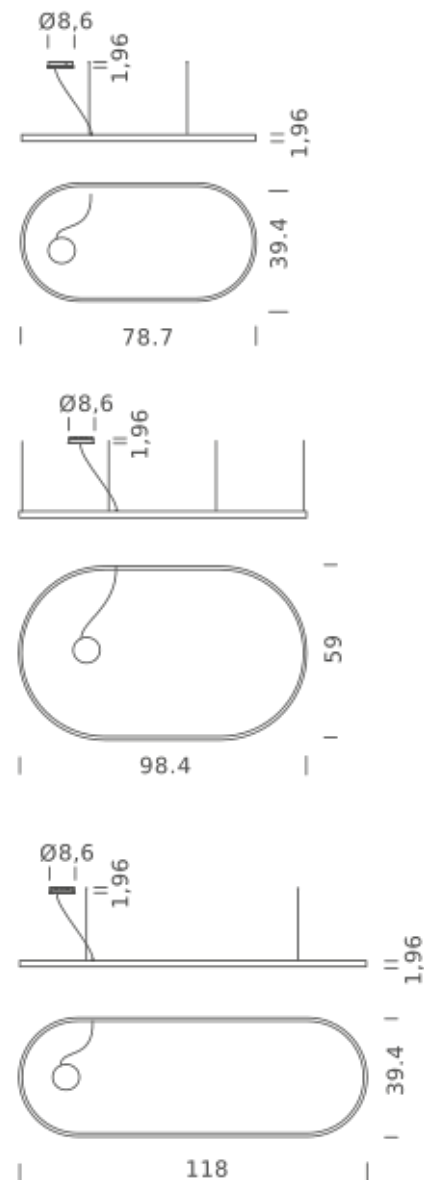

OVAL 78.7"X39.4" | DOWNLIGHT - 3000K

LAMPING

Source	Linear LED
Total power	74W
Emission	Diffused orientable
Switching	DALI 1-100%
Tension	110/240V
Color temperature	3000K
Luminous flux	4533lm
Typ CRI	90
IP class	IP40
Dimensions	78.7"x39.4"x1.9"
Materials	Aluminum
Notes	Round canopy with 1 x driver WALIMLED100/24 | 1 x dimmer interface WDIMDALIHP | 1 x electrical cable 16.4' | 4 x adjustable metal cable length 9.8' (including ceiling attachments). RAL 9005 black | RAL 9016 white | shipped assembled

Codes

UZRO16A20G15WBO
UZRO16A20G15WNE
UZRO16A20G15WOR

Structure

matt white
matt black
matt gold

Certificazioni