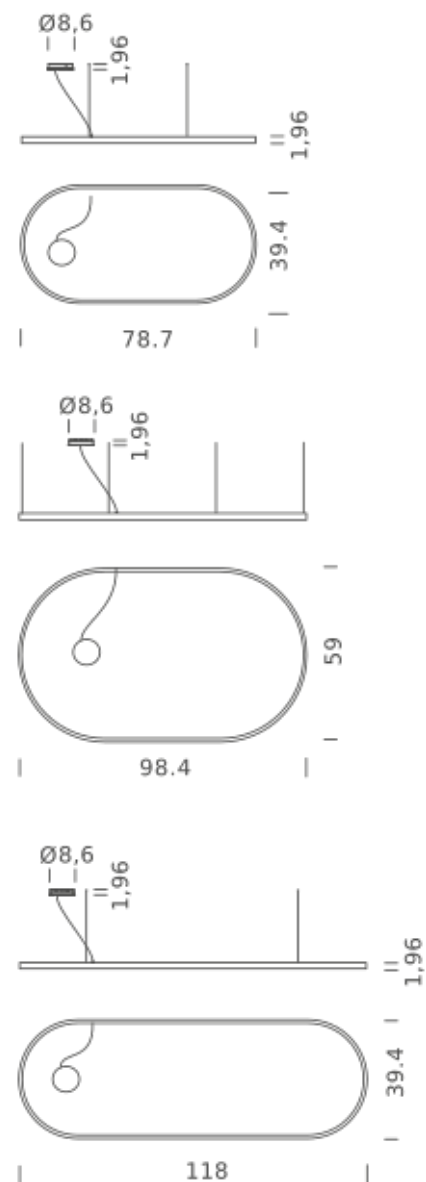

OVAL 118"X39.4" | DOWNLIGHT - 2700K

LAMPING

Source	Linear LED
Total power	98W
Emission	Diffused orientable
Switching	DALI 1-100%
Tension	110/240V
Color temperature	2700K
Luminous flux	5948lm
Typ CRI	90
IP class	IP40
Dimensions	118"x39.4"x1.9"
Materials	Aluminum
Notes	Round canopy with 1 x driver WALIMLED100/24 | 1 x dimmer interface WDIMDALIHP | 1 x electrical cable 16.4' | 4 x adjustable metal cable length 9.8' (including ceiling attachments). RAL 9005 black | RAL 9016 white | shipped assembled

Codes

UZRO16A30G15DBO
UZRO16A30G15DNE
UZRO16A30G15DOR

Structure

matt white
matt black
matt gold

Certificazioni