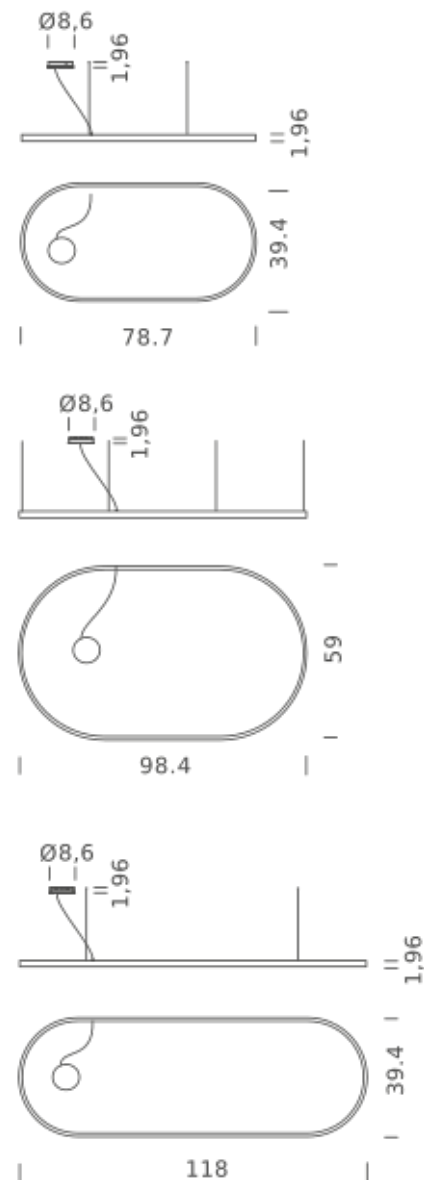

OVAL 98.4"X59" | DOWNLIGHT - 2700K

LAMPING

Source	Linear LED
Total power	97W
Emission	Diffused oriented
Switching	DALI 1-100%
Tension	110/240V
Color temperature	2700K
Luminous flux	5589lm
Typ CRI	90
IP class	IP40
Dimensions	98.4"x59"x1.9"
Materials	Aluminum
Notes	Round canopy with 1 x driver WALIMLED100/24 | 1 x dimmer interface WDIMDALIHP | 1 x electrical cable 16.4' | 6 x adjustable metal cable length 9.8' (including ceiling attachments). RAL 9005 black | RAL 9016 white | shipped in 4 pieces

Codes

UZRO16B25G15DBO
UZRO16B25G15DNE
UZRO16B25G15DOR

Structure

matt white
matt black
matt gold

Certificazioni