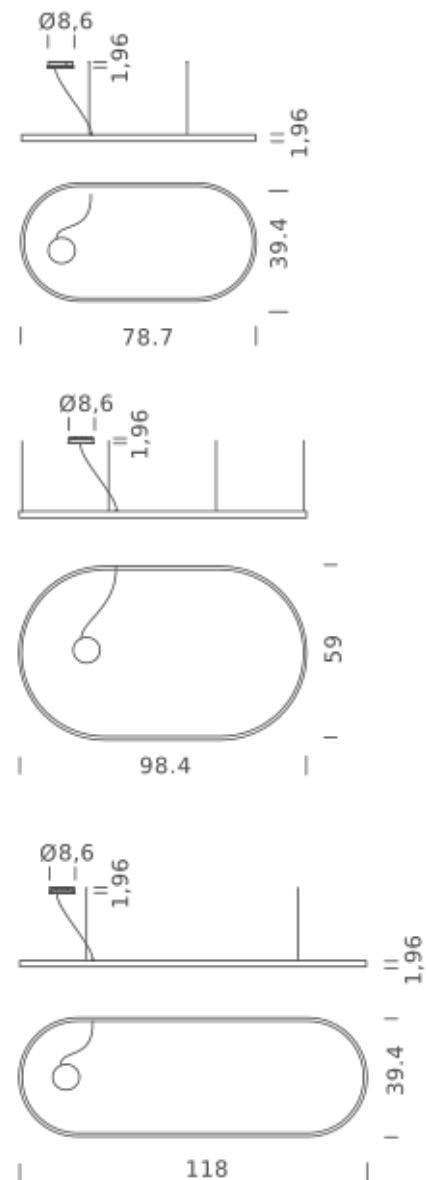

OVAL 118"X39.4" | DOWNLIGHT - 3000K

LAMPING

Source	Linear LED
Total power	98W
Emission	Diffused orientable
Switching	DALI 1-100%
Tension	110/240V
Color temperature	3000K
Luminous flux	6297lm
Typ CRI	90
IP class	IP40
Dimensions	118"x39.4"x1.9"
Materials	Aluminum
Notes	Round canopy with 1 x driver WALIMLED100/24 | 1 x dimmer interface WDIMDALIHP | 1 x electrical cable 16.4' | 4 x adjustable metal cable length 9.8' (including ceiling attachments). RAL 9005 black | RAL 9016 white | shipped assembled

Codes

UZRO16A30G15WBO

UZRO16A30G15WNE

UZRO16A30G15WOR

Structure

matt white

matt black

matt gold

Certificazioni