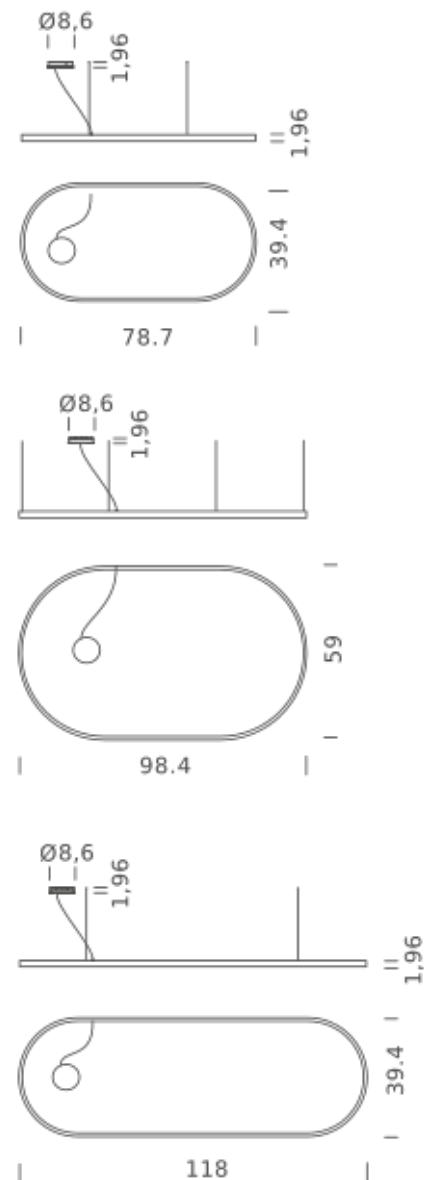

OVAL 78.7"X39.4" | DOWNLIGHT - 2700K

LAMPING

Source	Linear LED
Total power	74W
Emission	Diffused orientable
Switching	DALI 1-100%
Tension	110/240V
Color temperature	2700K
Luminous flux	4282lm
Typ CRI	90
IP class	IP40
Dimensions	78.7"x39.4"x1.9"
Materials	Aluminum
Notes	Round canopy with 1 x driver WALIMLED100/24 | 1 x dimmer interface WDIMDALIHP | 1 x electrical cable 16.4' | 4 x adjustable metal cable length 9.8' (including ceiling attachments). RAL 9005 black | RAL 9016 white | shipped assembled

Codes

UZRO16A20G15DBO
UZRO16A20G15DNE
UZRO16A20G15DOR

Structure

matt white
matt black
matt gold

Certificazioni