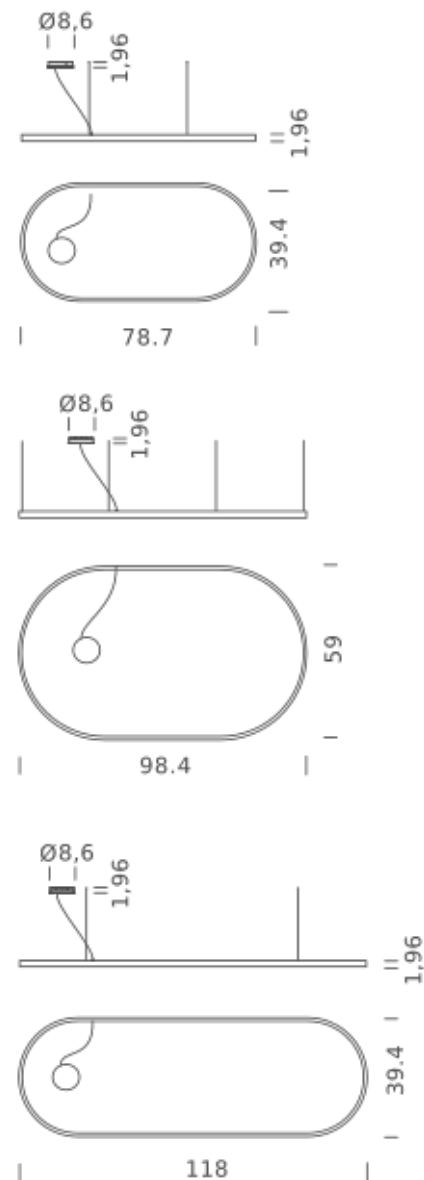

OVAL 78.7"X39.4" | DOWNLIGHT - 4000K

LAMPING

Source	Linear LED
Total power	74w
Emission	Diffused orientable
Switching	DALI 1-100%
Tension	110/240V
Color temperature	4000K
Luminous flux	5037lm
Typ CRI	90
IP class	IP40
Dimensions	78.7"x39.4"x1.9"
Materials	Aluminum
Notes	Round canopy with 1 x driver WALIMLED100/24 | 1 x dimmer interface WDIMDALIHP | 1 x electrical cable 16.4' | 4 x adjustable metal cable length 9.8' (including ceiling attachments). RAL 9005 black | RAL 9016 white | shipped assembled

Codes

UZRO16A20G15NBO
UZRO16A20G15NNE
UZRO16A20G15NOR

Structure

matt white
matt black
matt gold

Certificazioni