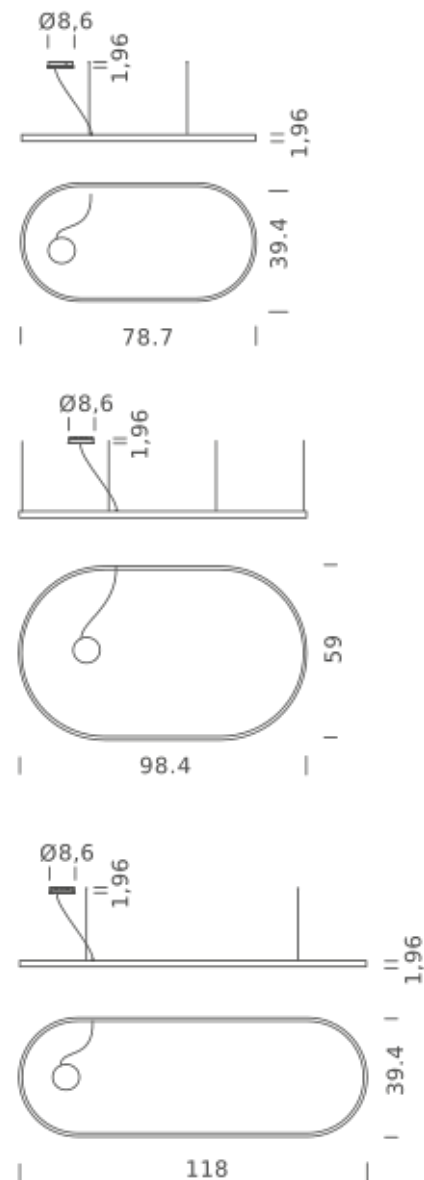

OVAL 98.4"X59" | DOWNLIGHT - 3000K

LAMPING

Source	Linear LED
Total power	97W
Emission	Diffused orientable
Switching	DALI 1-100%
Tension	110/240V
Color temperature	3000K
Luminous flux	5918lm
Typ CRI	90
IP class	IP40
Dimensions	98.4"x59"x1.9"
Materials	Aluminum
Notes	Round canopy with 1 x driver WALIMLED100/24 | 1 x dimmer interface WDIMDALIHP | 1 x electrical cable 16.4' | 6 x adjustable metal cable length 9.8' (including ceiling attachments). RAL 9005 black | RAL 9016 white | shipped in 4 pieces

Codes

UZRO16B25G15WBO
UZRO16B25G15WNE
UZRO16B25G15WOR

Structure

matt white
matt black
matt gold

Certificazioni