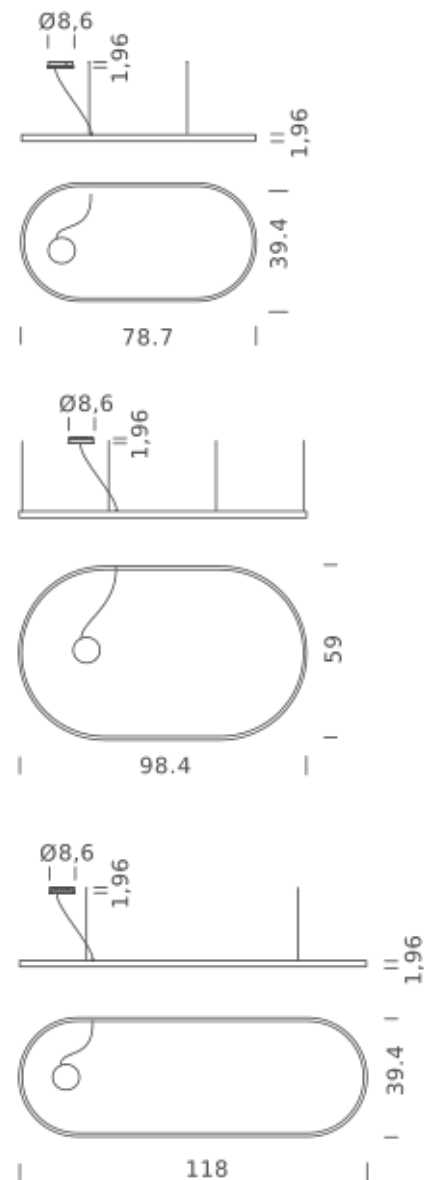

OVAL 118"X39.4" | DOWNLIGHT - 4000K

LAMPING

Source	Linear LED
Total power	98W
Emission	Diffused oriented
Switching	DALI 1-100%
Tension	110/240V
Color temperature	4000K
Luminous flux	6997lm
Typ CRI	90
IP class	IP40
Dimensions	118"x39.4"x1.9"
Materials	Aluminum
Notes	Round canopy with 1 x driver WALIMLED100/24 | 1 x dimmer interface WDIMDALIHP | 1 x electrical cable 16.4' | 4 x adjustable metal cable length 9.8' (including ceiling attachments). RAL 9005 black | RAL 9016 white | shipped assembled

Codes

UZRO16A30G15NBO
UZRO16A30G15NNE
UZRO16A30G15NOR

Structure

matt white
matt black
matt gold

Certificazioni