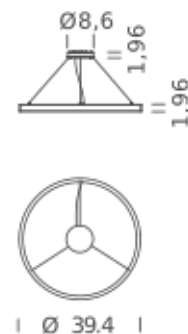

HOME 39.4" | DOWNLIGHT - 3000K

LAMPING

Source	Linear LED
Total power	45W
Emission	Diffused orientable
Switching	DALI 1-100%
Tension	110/240V
Color temperature	3000K
Luminous flux	2769lm
Typ CRI	90
IP class	40
Dimensions	ø39.4x1.9
Materials	Aluminum
Notes	

Round canopy with 1 x driver WALIMLED100/24 | 1 x dimmer interface WDIMDALIHP | 1 x electrical cable 13.1' | 3 x adjustable metal cable (length from 9.8' to 0,16.4') (including ceiling attachment). RAL 9005 black | RAL 9016 white | shipped assembled.

Codes

UZRC1610G15WBO
UZRC1610G15WNE
UZRC1610G15WOR

Structure

matt white
matt black
matt gold

Certificazioni

CIRCLE HOME 39.4"