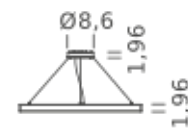

HOME 78.7" | DOWNLIGHT - 3000K

LAMPING

Source	Linear LED
Total power	90W
Emission	Diffused orientable
Switching	DALI 1-100%
Tension	110/240V
Color temperature	3000K
Luminous flux	5539lm
Typ CRI	90
IP class	IP40
Dimensions	ø78.7x1.9
Materials	Aluminum
Notes	1 x driver WALIMLED100/24 | 1 x dimmer interface WDIMDALIHP | 1 x electrical cable 16.4' | 4 x adjustable metal cable length 9.8' (including ceiling attachment). Remote driver | RAL 9005 black | RAL 9016 white | shipped in 2 pieces

Codes

UZRC1620G15WBO
UZRC1620G15WNE
UZRC1620G15WOR

Structure

matt white
matt black
matt gold

Certificazioni

CIRCLE HOME 39.4"