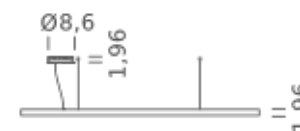

| Ø 59 |

CIRCLE 78.7

| Ø 78.7 |

HOME 78.7" | DOWNLIGHT - 4000K

LAMPING

Source	Linear LED
Total power	90W
Emission	Diffused orientable
Switching	DALI 1-100%
Tension	110/240V
Color temperature	4000K
Luminous flux	6154lm
Typ CRI	90
IP class	IP40
Dimensions	ø78.7x1.9
Materials	Aluminum
Notes	1 x driver WALIMLED100/24 1 x dimmer interface WDIMDALIHP 1 x electrical cable 16.4' 4 x adjustable metal cable length 9.8' (including ceiling attachment). Remote driver RAL 9005 black RAL 9016 white shipped in 2 pieces