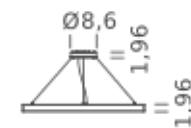

HOME 78.7" | DOWNLIGHT - 4000K

LAMPING

Source	Linear LED
Total power	90W
Emission	Diffused orientable
Switching	DALI 1-100%
Tension	110/240V
Color temperature	4000K
Luminous flux	6154lm
Typ CRI	90
IP class	IP40
Dimensions	ø78.7x1.9
Materials	Aluminum
Notes	1 x driver WALIMLED100/24 | 1 x dimmer interface WDIMDALIHP | 1 x electrical cable 16.4' | 4 x adjustable metal cable length 9.8' (including ceiling attachment). Remote driver | RAL 9005 black | RAL 9016 white | shipped in 2 pieces

Codes

UZRC1620G15NBO
UZRC1620G15NNE
UZRC1620G15NOR

Structure

matt white
matt black
matt gold

Certificazioni

CIRCLE HOME 39.4"