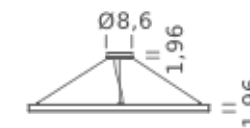

| Ø 59 |

CIRCLE 78.7

| Ø 78.7 |

HOME 59" | DOWNLIGHT - 2700K

LAMPING

Source	Linear LED
Total power	68W
Emission	Diffused orientable
Switching	DALI 1-100%
Tension	110/240V
Color temperature	2700K
Luminous flux	3923lm
Typ CRI	90
IP class	IP40
Dimensions	ø59x1.9
Materials	Aluminum
Notes	Round canopy with 1 x driver WALIMLED100/24 1 x dimmer interface WDIMDALIHP 1 x electrical cable 13.1' 3 x adjustable metal cable (length from 9.8' to 0,16.4') (including ceiling attachment). RAL 9005 black RAL 9016 white shipped assembled

| Ø 59 |

CIRCLE 78.7

| Ø 78.7 |

HOME 59" | DOWNLIGHT - 3000K

LAMPING

Source	Linear LED
Total power	68W
Emission	Diffused orientable
Switching	DALI 1-100%
Tension	110/240V
Color temperature	3000K
Luminous flux	4154lm
Typ CRI	90
IP class	IP40
Dimensions	ø59x1.9
Materials	Aluminum
Notes	Round canopy with 1 x driver WALIMLED100/24 1 x dimmer interface WDIMDALIHP 1 x electrical cable 13.1' 3 x adjustable metal cable (length from 9.8' to 0,16.4') (including ceiling attachment). RAL 9005 black RAL 9016 white shipped assembled