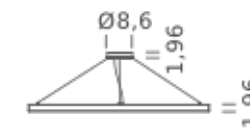

| Ø 59 |

CIRCLE 78.7

| Ø 78.7 |

HOME 39.4" | UP-DOWNLIGHT - 4000K

LAMPING

Source	Linear LED
Total power	90W
Emission	Diffused orientable
Switching	DALI 1-100%
Tension	110/240V
Color temperature	4000K
Luminous flux	6154lm
Typ CRI	90
IP class	IP40
Dimensions	ø39.4x1.9
Materials	Aluminum
Notes	Round canopy with 1 x driver WALIMLED100/24 1 x dimmer interface WDIMDALIHP 1 x electrical cable 13.1' 3 x adjustable metal cable (length from 9.8' to 0,16.4') (including ceiling attachment). RAL 9005 black RAL 9016 white shipped assembled

| Ø 59 |

CIRCLE 78.7

| Ø 78.7 |

HOME 59" | DOWNLIGHT - 2700K

LAMPING

Source	Linear LED
Total power	68W
Emission	Diffused orientable
Switching	DALI 1-100%
Tension	110/240V
Color temperature	2700K
Luminous flux	3923lm
Typ CRI	90
IP class	IP40
Dimensions	ø59x1.9
Materials	Aluminum
Notes	Round canopy with 1 x driver WALIMLED100/24 1 x dimmer interface WDIMDALIHP 1 x electrical cable 13.1' 3 x adjustable metal cable (length from 9.8' to 0,16.4') (including ceiling attachment). RAL 9005 black RAL 9016 white shipped assembled