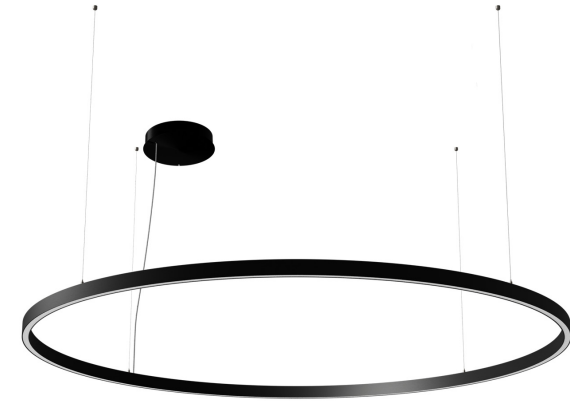

ZIRKOL – C

ZIRKOL – C is a family of circular suspension lamps suitable for general and decorative lighting.

Anodized aluminium body and opal screen for a homogeneous lighting.

Available as single direct light emission version with high flux and different colour temperatures.

Driver and dimmer interface included

HOME 39.4" | DOWNLIGHT - 2700K

LAMPING

Source	Linear LED
Total power	45W
Emission	Diffused orientable
Switching	DALI 1-100%
Tension	110/240V
Color temperature	2700K
Luminous flux	2616lm
Typ CRI	90
IP class	IP40
Dimensions	ø39.4x1.9
Materials	Aluminum
Notes	Round canopy with 1 x driver WALIMLED100/24 1 x dimmer interface WDIMDALIHP 1 x electrical cable 13.1' 3 x adjustable metal cable (length from 9.8' to 0,16.4') (including ceiling attachment). RAL 9005 black RAL 9016 white shipped assembled.

| Ø 59 |

CIRCLE 78.7

| Ø 78.7 |

HOME 39.4" | DOWNLIGHT - 3000K

LAMPING

Source	Linear LED
Total power	45W
Emission	Diffused orientable
Switching	DALI 1-100%
Tension	110/240V
Color temperature	3000K
Luminous flux	2769lm
Typ CRI	90
IP class	40
Dimensions	ø39.4x1.9
Materials	Aluminum
Notes	