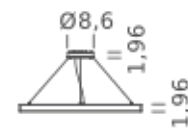

HOME 59" | DOWNLIGHT - 3000K

LAMPING

Source	Linear LED
Total power	68W
Emission	Diffused orientable
Switching	DALI 1-100%
Tension	110/240V
Color temperature	3000K
Luminous flux	4154lm
Typ CRI	90
IP class	IP40
Dimensions	ø59x1.9
Materials	Aluminum
Notes	Round canopy with 1 x driver WALIMLED100/24 | 1 x dimmer interface WDIMDALIHP | 1 x electrical cable 13.1' | 3 x adjustable metal cable (length from 9.8' to 0,16.4') (including ceiling attachment). RAL 9005 black | RAL 9016 white | shipped assembled

Codes

UZRC1615G15WBO
UZRC1615G15WNE
UZRC1615G15WOR

Structure

matt white
matt black
matt gold

Certificazioni

CIRCLE HOME 39.4"