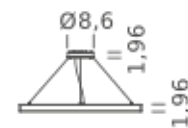

HOME 39.4" | UP-DOWNLIGHT - 3000K

LAMPING

Source	Linear LED
Total power	90W
Emission	Diffused orientable
Switching	DALI 1-100%
Tension	110/240V
Color temperature	3000K
Luminous flux	5539lm
Typ CRI	90
IP class	IP40
Dimensions	ø39.4x1.9
Materials	Aluminum
Notes	Round canopy with 1 x driver WALIMLED100/24 | 1 x dimmer interface WDIMDALIHP | 1 x electrical cable 13.1' | 3 x adjustable metal cable (length from 9.8' to 0,16.4') (including ceiling attachment). RAL 9005 black | RAL 9016 white | shipped assembled

Codes

UZRC1710G15WBO
UZRC1710G15WNE
UZRC1710G15WOR

Structure

matt white
matt black
matt gold

Certificazioni

CIRCLE HOME 39.4"