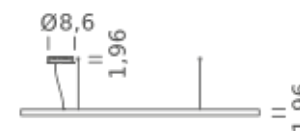

| Ø 59 |

CIRCLE 78.7

| Ø 78.7 |

HOME 59" | DOWNLIGHT - 4000K

LAMPING

Source	Linear LED
Total power	68W
Emission	Diffused orientable
Switching	DALI 1-100%
Tension	110/240V
Color temperature	4000K
Luminous flux	4616lm
Typ CRI	90
IP class	IP40
Dimensions	ø59x1.9
Materials	Aluminum
Notes	Round canopy with 1 x driver WALIMLED100/24 1 x dimmer interface WDIMDALIHP 1 x electrical cable 13.1' 3 x adjustable metal cable (length from 9.8' to 0,16.4') (including ceiling attachment). RAL 9005 black RAL 9016 white shipped assembled