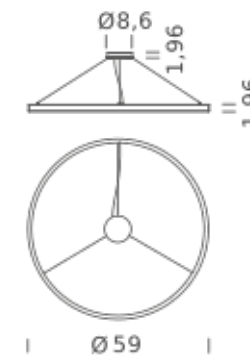

CIRCLE HOME 59"