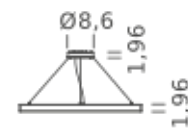

HOME 59" | DOWNLIGHT - 2700K

LAMPING

Source	Linear LED
Total power	68W
Emission	Diffused orientable
Switching	DALI 1-100%
Tension	110/240V
Color temperature	2700K
Luminous flux	3923lm
Typ CRI	90
IP class	IP40
Dimensions	ø59x1.9
Materials	Aluminum
Notes	Round canopy with 1 x driver WALIMLED100/24 | 1 x dimmer interface WDIMDALIHP | 1 x electrical cable 13.1' | 3 x adjustable metal cable (length from 9.8' to 0,16.4') (including ceiling attachment). RAL 9005 black | RAL 9016 white | shipped assembled

Codes

UZRC1615G15DBO
UZRC1615G15DNE
UZRC1615G15DOR

Structure

matt white
matt black
matt gold

Certificazioni

CIRCLE HOME 39.4"