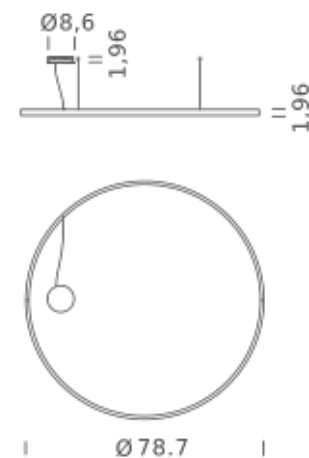

| Ø 59 |

CIRCLE 78.7

| Ø 78.7 |

HOME 39.4" | DOWNLIGHT - 3000K

LAMPING

Source	Linear LED
Total power	45W
Emission	Diffused orientable
Switching	DALI 1-100%
Tension	110/240V
Color temperature	3000K
Luminous flux	2769lm
Typ CRI	90
IP class	40
Dimensions	ø39.4x1.9
Materials	Aluminum
Notes	

HOME 39.4" | DOWNLIGHT - 4000K

LAMPING

Source	Linear LED
Total power	45W
Emission	Diffused orientable
Switching	DALI 1-100%
Tension	110/240V
Color temperature	4000K
Luminous flux	3077lm
Typ CRI	90
IP class	IP40
Dimensions	ø39.4x1.9
Materials	Aluminum
Notes	Round canopy with 1 x driver WALIMLED100/24 1 x dimmer interface WDIMDALIHP 1 x electrical cable 13.1' 3 x adjustable metal cable (length from 9.8' to 0,16.4') (including ceiling attachment). RAL 9005 black RAL 9016 white shipped assembled.

HOME 39.4" | UP-DOWNLIGHT - 2700K

LAMPING

Source	Linear LED
Total power	90W
Emission	Diffused orientable
Switching	DALI 1-100%
Tension	110/240V
Color temperature	2700K
Luminous flux	5231lm
Typ CRI	90
IP class	IP40
Dimensions	ø39.4x1.9
Materials	Aluminum
Notes	Round canopy with 1 x driver WALIMLED100/24 1 x dimmer interface WDIMDALIHP 1 x electrical cable 13.1' 3 x adjustable metal cable (length from 9.8' to 0,16.4') (including ceiling attachment). RAL 9005 black RAL 9016 white shipped assembled

| Ø 59 |

CIRCLE 78.7

| Ø 78.7 |

HOME 39.4" | UP-DOWNLIGHT - 4000K

LAMPING

Source	Linear LED
Total power	90W
Emission	Diffused orientable
Switching	DALI 1-100%
Tension	110/240V
Color temperature	4000K
Luminous flux	6154lm
Typ CRI	90
IP class	IP40
Dimensions	ø39.4x1.9
Materials	Aluminum
Notes	Round canopy with 1 x driver WALIMLED100/24 1 x dimmer interface WDIMDALIHP 1 x electrical cable 13.1' 3 x adjustable metal cable (length from 9.8' to 0,16.4') (including ceiling attachment). RAL 9005 black RAL 9016 white shipped assembled