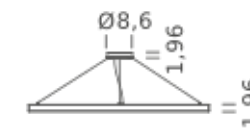

| Ø 59 |

CIRCLE 78.7

| Ø 78.7 |

HOME 39.4" | UP-DOWNLIGHT - 3000K

LAMPING

Source	Linear LED
Total power	90W
Emission	Diffused orientable
Switching	DALI 1-100%
Tension	110/240V
Color temperature	3000K
Luminous flux	5539lm
Typ CRI	90
IP class	IP40
Dimensions	ø39.4x1.9
Materials	Aluminum
Notes	Round canopy with 1 x driver WALIMLED100/24 1 x dimmer interface WDIMDALIHP 1 x electrical cable 13.1' 3 x adjustable metal cable (length from 9.8' to 0,16.4') (including ceiling attachment). RAL 9005 black RAL 9016 white shipped assembled

| Ø 59 |

CIRCLE 78.7

| Ø 78.7 |

HOME 39.4" | UP-DOWNLIGHT - 4000K

LAMPING

Source	Linear LED
Total power	90W
Emission	Diffused orientable
Switching	DALI 1-100%
Tension	110/240V
Color temperature	4000K
Luminous flux	6154lm
Typ CRI	90
IP class	IP40
Dimensions	ø39.4x1.9
Materials	Aluminum
Notes	Round canopy with 1 x driver WALIMLED100/24 1 x dimmer interface WDIMDALIHP 1 x electrical cable 13.1' 3 x adjustable metal cable (length from 9.8' to 0,16.4') (including ceiling attachment). RAL 9005 black RAL 9016 white shipped assembled