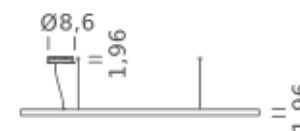

HOME 39.4" | UP-DOWNLIGHT - 2700K

LAMPING

Source	Linear LED
Total power	90W
Emission	Diffused orientable
Switching	DALI 1-100%
Tension	110/240V
Color temperature	2700K
Luminous flux	5231lm
Typ CRI	90
IP class	IP40
Dimensions	ø39.4x1.9
Materials	Aluminum
Notes	Round canopy with 1 x driver WALIMLED100/24 1 x dimmer interface WDIMDALIHP 1 x electrical cable 13.1' 3 x adjustable metal cable (length from 9.8' to 0,16.4') (including ceiling attachment). RAL 9005 black RAL 9016 white shipped assembled

| Ø 59 |

CIRCLE 78.7

| Ø 78.7 |

HOME 39.4" | UP-DOWNLIGHT - 3000K

LAMPING

Source	Linear LED
Total power	90W
Emission	Diffused orientable
Switching	DALI 1-100%
Tension	110/240V
Color temperature	3000K
Luminous flux	5539lm
Typ CRI	90
IP class	IP40
Dimensions	ø39.4x1.9
Materials	Aluminum
Notes	Round canopy with 1 x driver WALIMLED100/24 1 x dimmer interface WDIMDALIHP 1 x electrical cable 13.1' 3 x adjustable metal cable (length from 9.8' to 0,16.4') (including ceiling attachment). RAL 9005 black RAL 9016 white shipped assembled