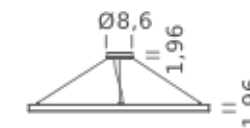

CIRCLE HOME 59"