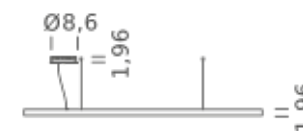

CIRCLE 78.7