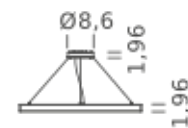

HOME 39.4" | UP-DOWNLIGHT - 2700K

LAMPING

Source	Linear LED
Total power	90W
Emission	Diffused orientable
Switching	DALI 1-100%
Tension	110/240V
Color temperature	2700K
Luminous flux	5231lm
Typ CRI	90
IP class	IP40
Dimensions	ø39.4x1.9
Materials	Aluminum
Notes	Round canopy with 1 x driver WALIMLED100/24 | 1 x dimmer interface WDIMDALIHP | 1 x electrical cable 13.1' | 3 x adjustable metal cable (length from 9.8' to 0,16.4') (including ceiling attachment). RAL 9005 black | RAL 9016 white | shipped assembled

Codes

UZRC1710G15DBO
UZRC1710G15DNE
UZRC1710G15DOR

Structure

matt white
matt black
matt gold

Certificazioni

CIRCLE HOME 39.4"