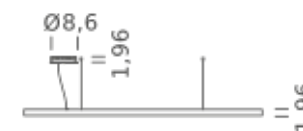

| Ø 59 |

CIRCLE 78.7

| Ø 78.7 |

HOME 39.4" | UP-DOWNLIGHT - 4000K

LAMPING

Source	Linear LED
Total power	90W
Emission	Diffused orientable
Switching	DALI 1-100%
Tension	110/240V
Color temperature	4000K
Luminous flux	6154lm
Typ CRI	90
IP class	IP40
Dimensions	ø39.4x1.9
Materials	Aluminum
Notes	Round canopy with 1 x driver WALIMLED100/24 1 x dimmer interface WDIMDALIHP 1 x electrical cable 13.1' 3 x adjustable metal cable (length from 9.8' to 0,16.4') (including ceiling attachment). RAL 9005 black RAL 9016 white shipped assembled

| Ø 59 |

CIRCLE 78.7

| Ø 78.7 |

HOME 59" | DOWNLIGHT - 2700K

LAMPING

Source	Linear LED
Total power	68W
Emission	Diffused orientable
Switching	DALI 1-100%
Tension	110/240V
Color temperature	2700K
Luminous flux	3923lm
Typ CRI	90
IP class	IP40
Dimensions	ø59x1.9
Materials	Aluminum
Notes	Round canopy with 1 x driver WALIMLED100/24 1 x dimmer interface WDIMDALIHP 1 x electrical cable 13.1' 3 x adjustable metal cable (length from 9.8' to 0,16.4') (including ceiling attachment). RAL 9005 black RAL 9016 white shipped assembled