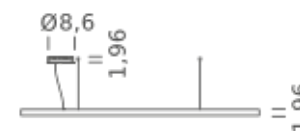

CIRCLE 78.7