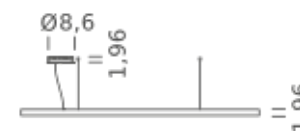

| Ø 59 |

CIRCLE 78.7

| Ø 78.7 |

HOME 39.4" | DOWNLIGHT - 3000K

LAMPING

Source	Linear LED
Total power	45W
Emission	Diffused orientable
Switching	DALI 1-100%
Tension	110/240V
Color temperature	3000K
Luminous flux	2769lm
Typ CRI	90
IP class	40
Dimensions	ø39.4x1.9
Materials	Aluminum
Notes	