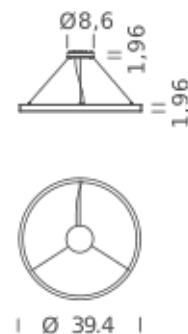

HOME 39.4" | DOWNLIGHT - 4000K

LAMPING

Source	Linear LED
Total power	45W
Emission	Diffused orientable
Switching	DALI 1-100%
Tension	110/240V
Color temperature	4000K
Luminous flux	3077lm
Typ CRI	90
IP class	IP40
Dimensions	ø39.4x1.9
Materials	Aluminum
Notes	Round canopy with 1 x driver WALIMLED100/24 | 1 x dimmer interface WDIMDALIHP | 1 x electrical cable 13.1' | 3 x adjustable metal cable (length from 9.8' to 0,16.4') (including ceiling attachment). RAL 9005 black | RAL 9016 white | shipped assembled.

Codes

UZRC1610G15NBO
UZRC1610G15NNE
UZRC1610G15NOR

Structure

matt white
matt black
matt gold

Certificazioni

CIRCLE HOME 39.4"