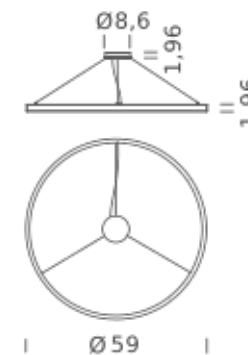

CIRCLE HOME 59"