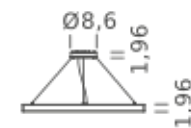

HOME 39.4" | UP-DOWNLIGHT - 4000K

LAMPING

Source	Linear LED
Total power	90W
Emission	Diffused orientable
Switching	DALI 1-100%
Tension	110/240V
Color temperature	4000K
Luminous flux	6154lm
Typ CRI	90
IP class	IP40
Dimensions	ø39.4x1.9
Materials	Aluminum
Notes	Round canopy with 1 x driver WALIMLED100/24 | 1 x dimmer interface WDIMDALIHP | 1 x electrical cable 13.1' | 3 x adjustable metal cable (length from 9.8' to 0,16.4') (including ceiling attachment). RAL 9005 black | RAL 9016 white | shipped assembled

Codes

UZRC1710G15NBO
UZRC1710G15NNE
UZRC1710G15NOR

Structure

matt white
matt black
matt gold

Certificazioni

CIRCLE HOME 39.4"