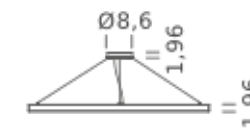

HOME 39.4" | UP-DOWNLIGHT - 2700K

LAMPING

Source	Linear LED
Total power	90W
Emission	Diffused orientable
Switching	DALI 1-100%
Tension	110/240V
Color temperature	2700K
Luminous flux	5231lm
Typ CRI	90
IP class	IP40
Dimensions	ø39.4x1.9
Materials	Aluminum
Notes	Round canopy with 1 x driver WALIMLED100/24 1 x dimmer interface WDIMDALIHP 1 x electrical cable 13.1' 3 x adjustable metal cable (length from 9.8' to 0,16.4') (including ceiling attachment). RAL 9005 black RAL 9016 white shipped assembled

| Ø 59 |

CIRCLE 78.7

| Ø 78.7 |

HOME 39.4" | UP-DOWNLIGHT - 3000K

LAMPING

Source	Linear LED
Total power	90W
Emission	Diffused orientable
Switching	DALI 1-100%
Tension	110/240V
Color temperature	3000K
Luminous flux	5539lm
Typ CRI	90
IP class	IP40
Dimensions	ø39.4x1.9
Materials	Aluminum
Notes	Round canopy with 1 x driver WALIMLED100/24 1 x dimmer interface WDIMDALIHP 1 x electrical cable 13.1' 3 x adjustable metal cable (length from 9.8' to 0,16.4') (including ceiling attachment). RAL 9005 black RAL 9016 white shipped assembled