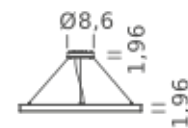

HOME 39.4" | DOWNLIGHT - 2700K

LAMPING

Source	Linear LED
Total power	45W
Emission	Diffused orientable
Switching	DALI 1-100%
Tension	110/240V
Color temperature	2700K
Luminous flux	2616lm
Typ CRI	90
IP class	IP40
Dimensions	ø39.4x1.9
Materials	Aluminum
Notes	Round canopy with 1 x driver WALIMLED100/24 | 1 x dimmer interface WDIMDALIHP | 1 x electrical cable 13.1' | 3 x adjustable metal cable (length from 9.8' to 0,16.4') (including ceiling attachment). RAL 9005 black | RAL 9016 white | shipped assembled.

Codes

UZRC1610G15DBO
UZRC1610G15DNE
UZRC1610G15DOR

Structure

matt white
matt black
matt gold

Certificazioni

CIRCLE HOME 39.4"