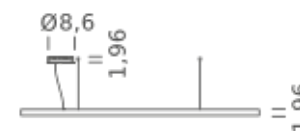

| Ø 59 |

CIRCLE 78.7

| Ø 78.7 |

HOME 39.4" | UP-DOWNLIGHT - 3000K

LAMPING

Source	Linear LED
Total power	90W
Emission	Diffused orientable
Switching	DALI 1-100%
Tension	110/240V
Color temperature	3000K
Luminous flux	5539lm
Typ CRI	90
IP class	IP40
Dimensions	ø39.4x1.9
Materials	Aluminum
Notes	Round canopy with 1 x driver WALIMLED100/24 1 x dimmer interface WDIMDALIHP 1 x electrical cable 13.1' 3 x adjustable metal cable (length from 9.8' to 0,16.4') (including ceiling attachment). RAL 9005 black RAL 9016 white shipped assembled

| Ø 59 |

CIRCLE 78.7

| Ø 78.7 |

HOME 39.4" | UP-DOWNLIGHT - 4000K

LAMPING

Source	Linear LED
Total power	90W
Emission	Diffused orientable
Switching	DALI 1-100%
Tension	110/240V
Color temperature	4000K
Luminous flux	6154lm
Typ CRI	90
IP class	IP40
Dimensions	ø39.4x1.9
Materials	Aluminum
Notes	Round canopy with 1 x driver WALIMLED100/24 1 x dimmer interface WDIMDALIHP 1 x electrical cable 13.1' 3 x adjustable metal cable (length from 9.8' to 0,16.4') (including ceiling attachment). RAL 9005 black RAL 9016 white shipped assembled