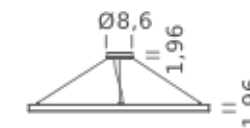

| Ø 59 |

CIRCLE 78.7

| Ø 78.7 |

HOME 39.4" | DOWNLIGHT - 3000K

LAMPING

Source	Linear LED
Total power	45W
Emission	Diffused orientable
Switching	DALI 1-100%
Tension	110/240V
Color temperature	3000K
Luminous flux	2769lm
Typ CRI	90
IP class	40
Dimensions	ø39.4x1.9
Materials	Aluminum
Notes	