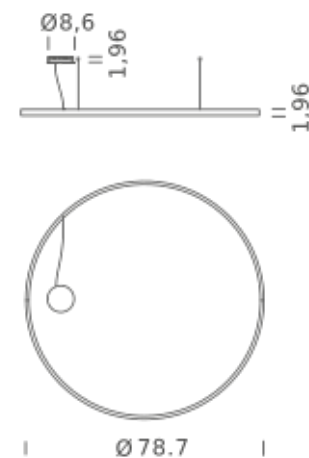

| Ø 59 |

CIRCLE 78.7

| Ø 78.7 |

HOME 39.4" | DOWNLIGHT - 3000K

LAMPING

Source	Linear LED
Total power	45W
Emission	Diffused orientable
Switching	DALI 1-100%
Tension	110/240V
Color temperature	3000K
Luminous flux	2769lm
Typ CRI	90
IP class	40
Dimensions	ø39.4x1.9
Materials	Aluminum
Notes	

HOME 39.4" | DOWNLIGHT - 4000K

LAMPING

Source	Linear LED
Total power	45W
Emission	Diffused orientable
Switching	DALI 1-100%
Tension	110/240V
Color temperature	4000K
Luminous flux	3077lm
Typ CRI	90
IP class	IP40
Dimensions	ø39.4x1.9
Materials	Aluminum
Notes	Round canopy with 1 x driver WALIMLED100/24 1 x dimmer interface WDIMDALIHP 1 x electrical cable 13.1' 3 x adjustable metal cable (length from 9.8' to 0,16.4') (including ceiling attachment). RAL 9005 black RAL 9016 white shipped assembled.

| Ø 59 |

CIRCLE 78.7

| Ø 78.7 |

HOME 39.4" | UP-DOWNLIGHT - 3000K

LAMPING

Source	Linear LED
Total power	90W
Emission	Diffused orientable
Switching	DALI 1-100%
Tension	110/240V
Color temperature	3000K
Luminous flux	5539lm
Typ CRI	90
IP class	IP40
Dimensions	ø39.4x1.9
Materials	Aluminum
Notes	Round canopy with 1 x driver WALIMLED100/24 1 x dimmer interface WDIMDALIHP 1 x electrical cable 13.1' 3 x adjustable metal cable (length from 9.8' to 0,16.4') (including ceiling attachment). RAL 9005 black RAL 9016 white shipped assembled

| Ø 59 |

CIRCLE 78.7

| Ø 78.7 |

HOME 39.4" | UP-DOWNLIGHT - 4000K

LAMPING

Source	Linear LED
Total power	90W
Emission	Diffused orientable
Switching	DALI 1-100%
Tension	110/240V
Color temperature	4000K
Luminous flux	6154lm
Typ CRI	90
IP class	IP40
Dimensions	ø39.4x1.9
Materials	Aluminum
Notes	Round canopy with 1 x driver WALIMLED100/24 1 x dimmer interface WDIMDALIHP 1 x electrical cable 13.1' 3 x adjustable metal cable (length from 9.8' to 0,16.4') (including ceiling attachment). RAL 9005 black RAL 9016 white shipped assembled