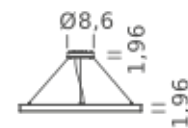

HOME 59" | DOWNLIGHT - 4000K

LAMPING

Source	Linear LED
Total power	68W
Emission	Diffused orientable
Switching	DALI 1-100%
Tension	110/240V
Color temperature	4000K
Luminous flux	4616lm
Typ CRI	90
IP class	IP40
Dimensions	ø59x1.9
Materials	Aluminum
Notes	Round canopy with 1 x driver WALIMLED100/24 | 1 x dimmer interface WDIMDALIHP | 1 x electrical cable 13.1' | 3 x adjustable metal cable (length from 9.8' to 0,16.4') (including ceiling attachment). RAL 9005 black | RAL 9016 white | shipped assembled

Codes

UZRC1615G15NBO
UZRC1615G15NNE
UZRC1615G15NOR

Structure

matt white
matt black
matt gold

Certificazioni

CIRCLE HOME 39.4"