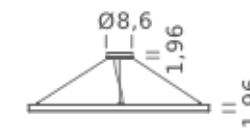

| Ø 59 |

CIRCLE 78.7

| Ø 78.7 |

HOME 59" | DOWNLIGHT - 3000K

LAMPING

Source	Linear LED
Total power	68W
Emission	Diffused orientable
Switching	DALI 1-100%
Tension	110/240V
Color temperature	3000K
Luminous flux	4154lm
Typ CRI	90
IP class	IP40
Dimensions	ø59x1.9
Materials	Aluminum
Notes	Round canopy with 1 x driver WALIMLED100/24 1 x dimmer interface WDIMDALIHP 1 x electrical cable 13.1' 3 x adjustable metal cable (length from 9.8' to 0,16.4') (including ceiling attachment). RAL 9005 black RAL 9016 white shipped assembled

| Ø 59 |

CIRCLE 78.7

| Ø 78.7 |

HOME 59" | DOWNLIGHT - 4000K

LAMPING

Source	Linear LED
Total power	68W
Emission	Diffused orientable
Switching	DALI 1-100%
Tension	110/240V
Color temperature	4000K
Luminous flux	4616lm
Typ CRI	90
IP class	IP40
Dimensions	ø59x1.9
Materials	Aluminum
Notes	Round canopy with 1 x driver WALIMLED100/24 1 x dimmer interface WDIMDALIHP 1 x electrical cable 13.1' 3 x adjustable metal cable (length from 9.8' to 0,16.4') (including ceiling attachment). RAL 9005 black RAL 9016 white shipped assembled