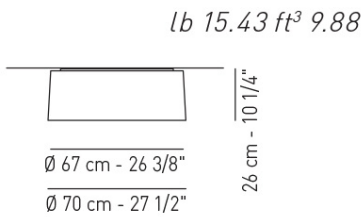

Product code composition
VELVET diffuser INCLUDED

Type	Article	Colours (lampshade)	Colour (Radial diffuser)	Source
SP	VEL 070 E27	BC ice white	BC white	E26 2 x Max 17W LED or 2 x Max 20W fluo
	VEL 070 LED	BA ivory white	BW warm white	LED GU24 2x15W - included 120V _{AC} - CRI 80 diffused beam - 2700K 3200 lm - 107 lm/W 
		BL blue		
		MA brown		
		NE black		