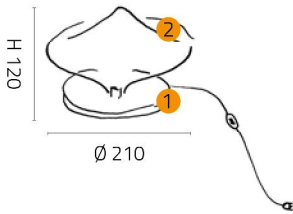

ESSENZA SMALL WALL LAMP

AP.1009/P

1 - light wall lamp with remote power supply.
Glossy black chromed metal.

List of components included:

1	AP.1009/CNL Only frame without power supply 1 - light wall lamp Glossy black chromed metal.	NR. 1
2	VTBP.1009/T Borosilicate small glass.	NR. 1
	AL4.1009 Power supply 4W 12V	NR. 1

G4 - LED max 2W - 12V - 110 Lumen - 3000 K

ENERGY CLASS FROM A TO A++

BULB NOT INCLUDED

IP20 CE