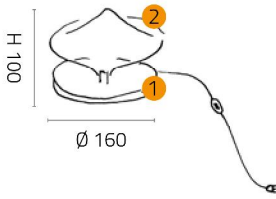

ESSENZA SMALL TABLE LAMP

LT.1009/1/P

1 - light table lamp with on/off switch on cable.
Glossy black chromed metal.

List of components included:

1	LT.1009/1/CNL Only frame 1 - light table lamp Glossy black chromed metal.	NR. 1
2	VTBP.1009/T Borosilicate small glass.	NR. 1

G4 - LED max 2W - 12V - 110 Lumen - 3000 K

ENERGY CLASS FROM A TO A++

BULB NOT INCLUDED

IP20 CE

ESSENZA SMALL TABLE LAMP

LT.1009/1/G

1 - light table lamp with on/off switch on cable.
Glossy black chromed metal.

List of components included:

1	LT.1009/1/CNL Only frame 1 - light table lamp Glossy black chromed metal.	NR. 1
2	VTBG.1009/T Borosilicate big glass.	NR. 1

G4 - LED max 2W - 12V - 110 Lumen - 3000 K

ENERGY CLASS FROM A TO A++

BULB NOT INCLUDED

IP20 CE