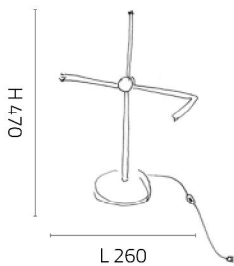

G4 - LED max 2W - 12V - 110 Lumen - 3000 K

ENERGY CLASS FROM A TO A++

BULB NOT INCLUDED

IP20 CE   

**ESSENZA BIG TABLE LAMP
ONLY FRAME**

LT.1009/3/CNL

Only frame - 3 - lights table lamp with on/off switch on cable.
Glossy black chromed metal.