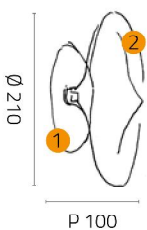

ESSENZA SMALL TABLE LAMP

LT.1009/1/P

1 - light table lamp with on/off switch on cable.
Glossy black chromed metal.

List of components included:

1	LT.1009/1/CNL Only frame 1 - light table lamp Glossy black chromed metal.	NR. 1
2	VTBP.1009/T Borosilicate small glass.	NR. 1

G4 - LED max 2W - 12V - 110 Lumen - 3000 K

ENERGY CLASS FROM A TO A++

BULB NOT INCLUDED

IP20 CE

ESSENZA SMALL TABLE LAMP

LT.1009/1/G

1 - light table lamp with on/off switch on cable.
Glossy black chromed metal.

List of components included:

1	LT.1009/1/CNL Only frame 1 - light table lamp Glossy black chromed metal.	NR. 1
2	VTBG.1009/T Borosilicate big glass.	NR. 1

G4 - LED max 2W - 12V - 110 Lumen - 3000 K

ENERGY CLASS FROM A TO A++

BULB NOT INCLUDED

IP20 CE

ESSENZA SMALL WALL LAMP

AP.1009/P

1 - light wall lamp with remote power supply.
Glossy black chromed metal.

List of components included:

1	AP.1009/CNL Only frame without power supply 1 - light wall lamp Glossy black chromed metal.	NR. 1
2	VTBP.1009/T Borosilicate small glass.	NR. 1
	AL4.1009 Power supply 4W 12V	NR. 1

G4 - LED max 2W - 12V - 110 Lumen - 3000 K

ENERGY CLASS FROM A TO A++

BULB NOT INCLUDED

IP20 CE

ESSENZA WALL LAMP

AP.1009/G

1 - light wall lamp with remote power supply.
Glossy black chromed metal.

List of components included:

1	AP.1009/CNL Only frame without power supply 1 - light wall lamp Glossy black chromed metal.	NR. 1
2	VTBG.1009/T Borosilicate big glass.	NR. 1
	AL4.1009 Borosilicate big glass.	NR. 1

G4 - LED max 2W - 12V - 110 Lumen - 3000 K

ENERGY CLASS FROM A TO A++

BULB NOT INCLUDED

IP20 CE