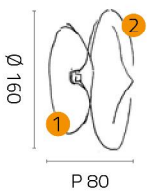

ESSENZA WALL LAMP

AP.1009/G

1 - light wall lamp with remote power supply.
Glossy black chromed metal.

List of components included:

1	AP.1009/CNL Only frame without power supply 1 - light wall lamp Glossy black chromed metal.	NR. 1
2	VTBG.1009/T Borosilicate big glass.	NR. 1
	AL4.1009 Borosilicate big glass.	NR. 1

G4 - LED max 2W - 12V - 110 Lumen - 3000 K

ENERGY CLASS FROM A TO A++

BULB NOT INCLUDED

IP20 CE