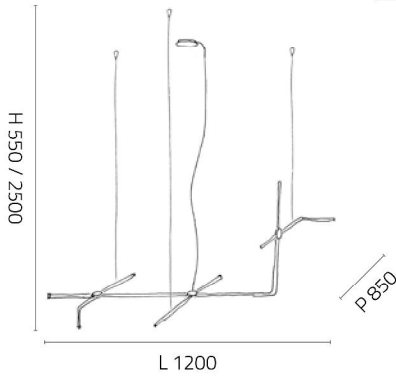

G4 - LED max 2W - 12V - 110 Lumen - 3000 K

ENERGY CLASS FROM A TO A++

BULB NOT INCLUDED

IP20 CE   

**ESSENZA CHANDELIER
ONLY FRAME**

LM.1009/8/CNL

Only frame - 8 - lights chandelier with canopy.
Glossy black chromed metal.