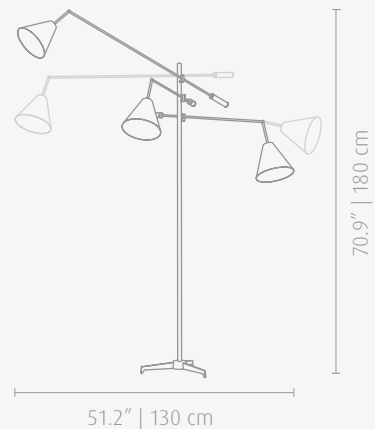

MATERIALS

BODY: Brass

SHADE: Aluminum

COUNTERWEIGHT: Steel

STANDARD FINISHES*

BODY: Nickel Plated

SHADE: Glossy Red & White Matte (inside)

COUNTERWEIGHT: Glossy Red

*AVAILABLE FINISHES P.183

WEIGHT

Approx. 12 kg | 26.5 lbs

BULBS

3x E27 Bulbs (included)(E26 for USA, not included)

DIMENSIONS

WIDTH: 51.2" | 130 cm

HEIGHT: 70.9" | 180 cm

LENGTH: 39.4" | 100 cm

ALSO AVAILABLE [SINATRA | SUSPENSION P.63](#)