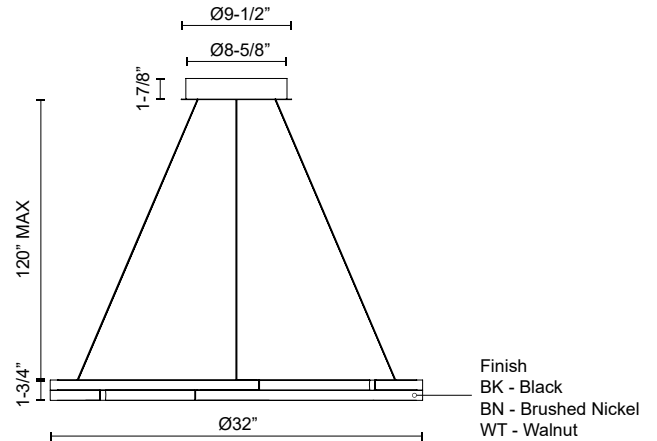

Fixture Dimensions	D32" x H1-3/4"
Light Source	LED with DC Driver
Wattage	78W
Total Lumens	6630lm
Delivered Lumens	BK-2775lm*; BN-3240lm*; WT-2366lm;
Voltage	120V
Color Temperature	3000K
CRI (Ra)	90CRI
Optional Color Temps	2700K - 5000K Available, Minimum Order Quantities Apply
LED Rated Life	50,000 hours
Dimming	100% - 10%, TRIAC or ELV Dimmer (Not Included)
Diffuser Details	Frosted acrylic diffuser
Adjustable	Yes
Wire Length	120" Max
Wire Type	Color Matching Coaxial Wire
Minimum Hang Height	18"
Location	Dry
Warranty	5 Years
Canopy Dimensions	D9-1/2" x H1-7/8"

DESCRIPTION

Three layers of gently arched metal bands combine to form an asymmetric architectural appearance. The offset illuminated components create a dynamic lamp that changes visually depending on your viewpoint.