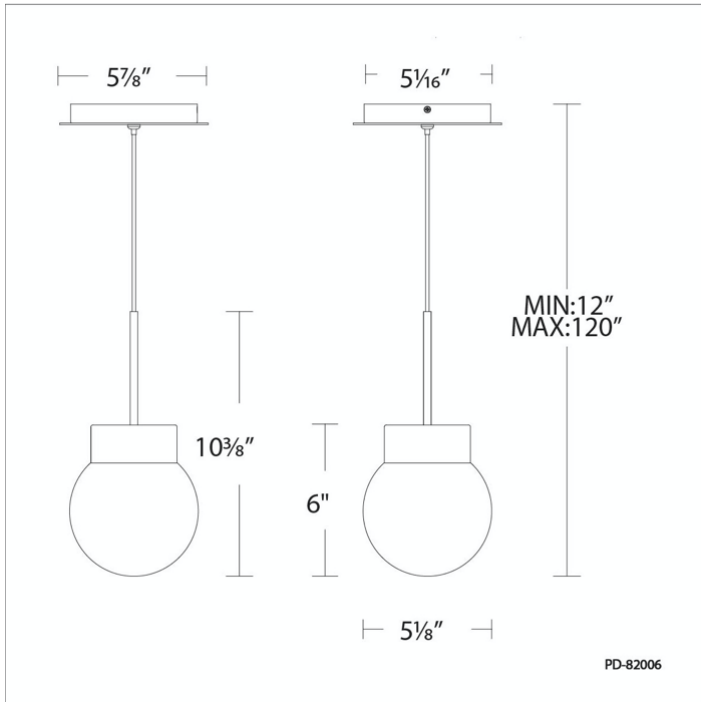

Project: _____

Location: _____

Fixture Type: _____

Catalog Number: _____

AVAILABLE FINISHES:

Double Bubble

PD-82006

PRODUCT DESCRIPTION

FEATURES

- Driver installed within the Junction Box, driver dimension: 2.8" x 1.3" x 1.2"
- Light is evenly diffused through laser etched crystal ball
- Can be mounted on a sloped ceiling
- Thin powered aircraft cables provide an ultra clean look for adjustable suspension height
- Title 24 option available (special order) with driver concealed within canopy

SPECIFICATIONS

Rated Life	50000 Hours
Standards	ETL, cETL, Damp Location Listed
Input	120-277V, 50/60Hz
Driver Dimension	2.8" x 1.3" x 1.2"
Dimming	ELV
Color Temp	3000K
CRI	90
Construction	Steel body with crystal diffuser

REPLACEMENT PARTS

RPL-GLA-68809 - Replacement Glass

Model & Size	Color Temp	Finish	LED Watts	LED Lumens	Delivered Lumens
PD-82006 6"	3000K	AB Aged Brass	7.4W	559	538
	3000K	BK Black	7.4W	559	538
	3000K	SN Satin Nickel	7.4W	559	538