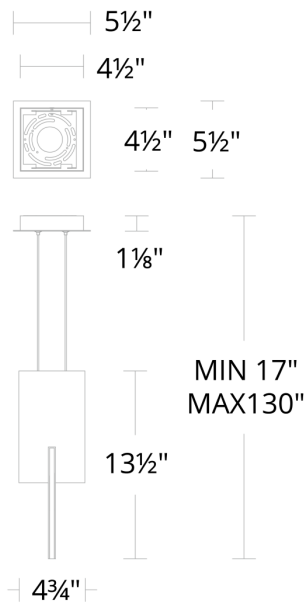

PD-79014

Model & Size	Color Temp	Finish	LED Watts	LED Lumens	Delivered Lumens
PD-79014 14"	3000K 3000K	AB Aged Brass BK Black	28.3W 28.3W	765 765	646 646

Example: **PD-79014-BK**

For custom requests please contact [customs@modernforms.com](mailto:customs@modernforms.com)