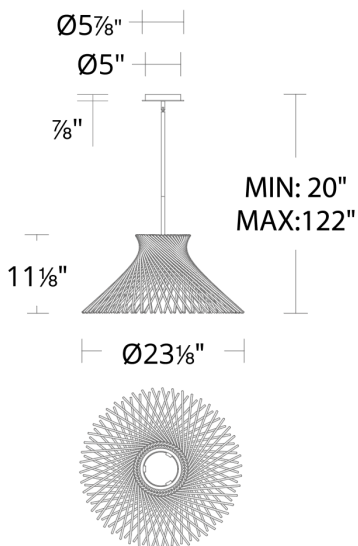

Project: _____

Location: _____

Fixture Type: _____

Catalog Number: _____

AVAILABLE FINISHES:

Zenya

PD-74223

PRODUCT DESCRIPTION

Inspired by the Japandi minimalist style integrated with cutting edge LEDs. This stunning pendant renders a tapered metal lattice which illuminates with an etched acrylic diffuser.

FEATURES

- Driver concealed within the canopy
- Three 12" and one 6" down rods included (additional sold separately)
- Slope ceiling adaptable. Hang straight swivels up to 90 degrees
- Spin-on round canopy with minimal hardware

SPECIFICATIONS

Rated Life	50000 Hours
Standards	ETL, cETL,Damp Location Listed
Input	120-277V,50/60Hz
Dimming	ELV: 100-5%,TRIAC: 100-5%
Color Temp	3000K
CRI	90
Construction	Aluminum body with etched acrylic diffuser

PD-74224

Model & Size	Color Temp	Finish	LED Watts	LED Lumens	Delivered Lumens
PD-74223 23"	3000K	BK Black	20.3W	1000	600
	3000K	GO Gold	20.3W	1000	600

Example: **PD-74223-GO**

For custom requests please contact customs@modernforms.com