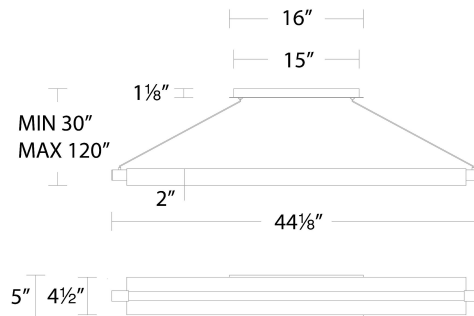

SPECIFICATIONS

Color Temp:	3000K
Input:	120-277 VAC,50/60Hz
CRI:	90
Dimming:	ELV: 100-10% , 0-10V: 100-5%,TRIAC: 100-10%
Rated Life:	50000 Hours
Standards:	ETL, cETL,Title 24 JA8-2019 Compliant Damp Location Listed
Construction:	Aluminum body, etched acrylic diffuser

FINISHES:

Black/Aged
Brass

LINE DRAWING:

PD-65244