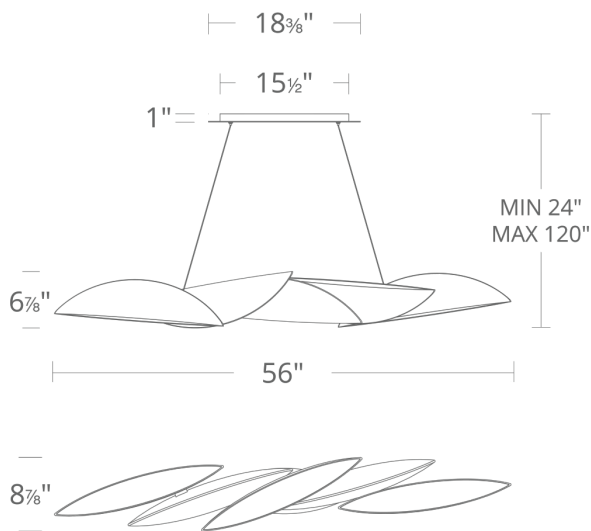

Project:

Location:

Fixture Type:

Catalog Number:

AVAILABLE FINISHES:

Sydney

PD-64256

PRODUCT DESCRIPTION

PD-64256

Model & Size	Color Temp	Finish	LED Watts	LED Lumens	Delivered Lumens
PD-64256 56"	3000K	AB Aged Brass	41.4W	3600	2568

Example: **PD-64256-AB**

For custom requests please contact customs@modernforms.com