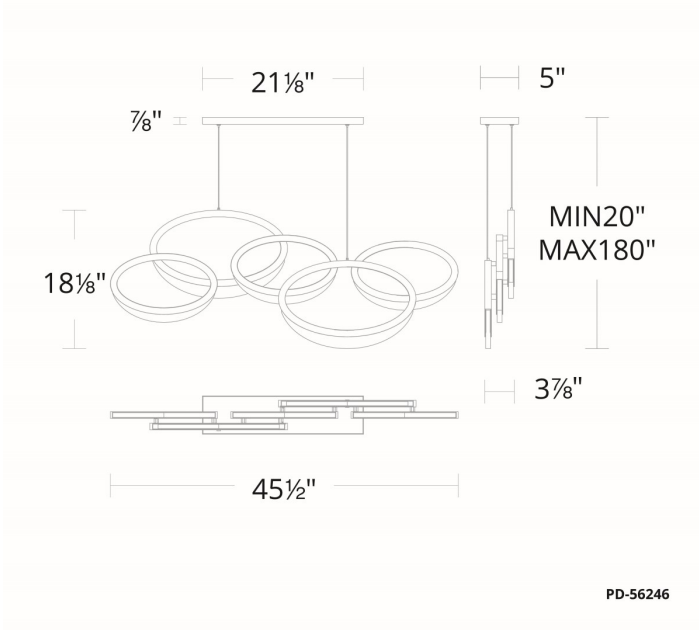

**SPECIFICATIONS**

<b>Rated Life</b>	50000 Hours
<b>Standards</b>	ETL, cETL,Damp Location Listed
<b>Input</b>	120-277V,50/60Hz
<b>Dimming</b>	ELV, 0-10V, TRIAC
<b>Color Temp</b>	3000K
<b>CRI</b>	90
<b>Construction</b>	Extruded aluminum frame with alabaster shade and PC diffuser

PD-56246

Model & Size	Color Temp	Finish	LED Watts	LED Lumens	Delivered Lumens
PD-56246 46"	3000K	AB Aged Brass	47W	4000	1500

Example: **PD-56246-AB**

For custom requests please contact [customs@modernforms.com](mailto:customs@modernforms.com)