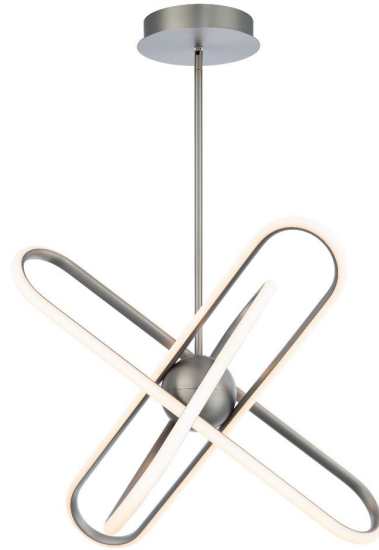

Fixture Type: _____

Catalog Number: _____

Project: _____

Location: _____

Valerius

Chandelier 3000K

Model & Size	Color Temp & CRI	Finish	Watt	LED Lumens	Delivered Lumens
PD-37224 24"	3000K 90	BK Black BN Brushed Nickel	34W	3500	1897

Example: **PD-37224-BN**

For custom requests please contact customs@waclighting.com

FEATURES

- Omnidirectional diffused illumination
- Three 12" and one 6" downrods included (additional downrods available)
- Spin-on round canopy with minimal hardware
- May be mounted on a sloped ceiling
- Driver concealed within the canopy
- 5 Year warranty

SPECIFICATIONS

Color Temp:	3000K
Input:	120/277 VAC,50/60Hz
CRI:	90
Dimming:	ELV: 100-10% ,TRIAC: 100-10%
Rated Life:	50000 Hours
Standards:	ETL, cETL,Title 24 JA8-2019 Compliant Damp Location Listed
Construction:	Aluminum body, silicone diffuser

REPLACEMENT PARTS

- ROD-I06-PC127T-BK - 6" rod
- ROD-I06-PC127T-BN - 6" rod
- ROD-I12-PC127T-BK - 12" rod
- ROD-I12-PC127T-BN - 12" rod
- HDW-BA22-CE - Hardware Pack

FINISHES:

LINE DRAWING:

PD-37224