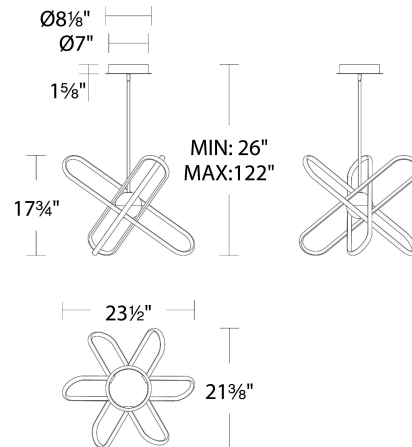

Fixture Type: _____

Catalog Number: _____

Project: _____

Location: _____

Valerius

Chandelier 3000K

Model & Size	Color Temp & CRI	Finish	Watt	LED Lumens	Delivered Lumens
PD-37224 24"	3000K 90	BK Black BN Brushed Nickel	34W	3500	1897

Example: **PD-37224-BN**

For custom requests please contact customs@waclighting.com

FEATURES

- Omnidirectional diffused illumination
- Three 12" and one 6" downrods included (additional downrods available)
- Spin-on round canopy with minimal hardware
- May be mounted on a sloped ceiling
- Driver concealed within the canopy
- 5 Year warranty

SPECIFICATIONS

Color Temp:	3000K
Input:	120/277 VAC,50/60Hz
CRI:	90
Dimming:	ELV: 100-10% ,TRIAC: 100-10%
Rated Life:	50000 Hours
Standards:	ETL, cETL,Title 24 JA8-2019 Compliant Damp Location Listed
Construction:	Aluminum body, silicone diffuser

REPLACEMENT PARTS

- ROD-I06-PC127T-BK - 6" rod
- ROD-I06-PC127T-BN - 6" rod
- ROD-I12-PC127T-BK - 12" rod
- ROD-I12-PC127T-BN - 12" rod
- HDW-BA22-CE - Hardware Pack

FINISHES:

LINE DRAWING:

PD-37224