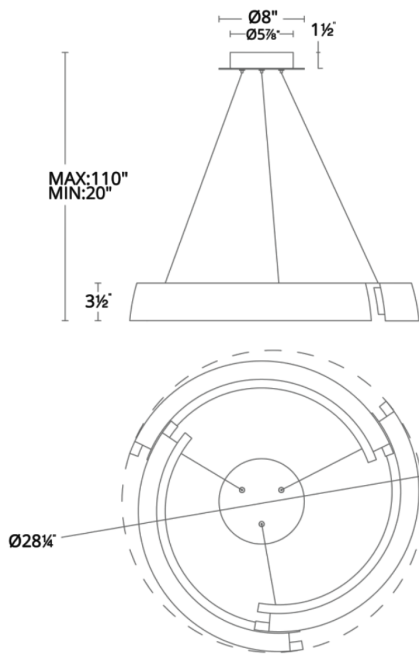

Project: _____

Location: _____

Fixture Type: _____

Catalog Number: _____

AVAILABLE FINISHES:

Battlestar

PD-34228

PRODUCT DESCRIPTION

SPECIFICATIONS

Rated Life	50000 Hours
Standards	ETL, cETL, Damp Location Listed
Input	120-277V, 50/60Hz
Dimming	ELV, 0-10V, TRIAC
Color Temp	3000K
CRI	90
Construction	Aluminum body with acrylic diffuser

PD-34228

Model & Size	Color Temp	Finish	LED Watts	LED Lumens	Delivered Lumens
PD-34228 28"	3000K	BK Black	30.2W	2225	1559

Example: **PD-34228-BK**

For custom requests please contact customs@modernforms.com