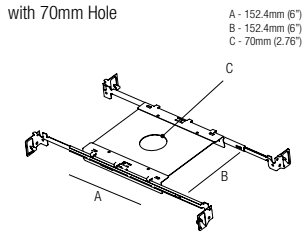

T-BAR Installation

RO1070

Mounting Plate
with 70mm Hole