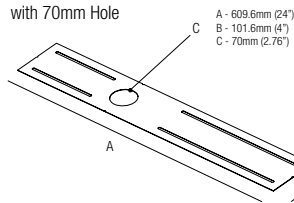

## MP-R070

Mounting Plate  
 with 70mm Hole