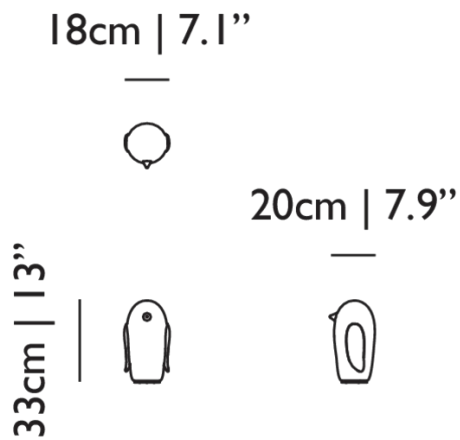

23cm | 9.1"

23cm | 9.1"

24cm | 9.5"

Product

WIDTH 23cm | 9.1"
HEIGHT 17cm | 6.7"
DEPTH 24cm | 9.4"
WEIGHT NETTO 1.3kg | 2.87lbs

Packaging

WIDTH 29.7cm | 11.7"
HEIGHT 39.7cm | 15.6"
CUBAGE 0.04m³ | 1.25ft³
LENGTH 30cm | 11.8"
WEIGHT 3kg | 6.61lbs

DIMMING & LIGHTING CONTROL

Dimmer on power cord

See last page for more information about the dimming possibilities.

Pet Light / Noot Noot (Penguin)

Dimensions

Product

WIDTH 18cm | 7.1"
HEIGHT 33cm | 13"
DEPTH 20cm | 7.9"
WEIGHT NETTO 1.5kg | 3.31lbs

Packaging

WIDTH 31cm | 12.2"
HEIGHT 31.5cm | 12.4"
CUBAGE 0.04m³ | 1.41ft³
LENGTH 41cm | 16.1"
WEIGHT 3kg | 6.61lbs

Technical CE

MATERIAL

Hand blown glass, gilded porcelain elements and base

ENERGY LABEL

Energy Label A

Dimensions

21cm | 8.3"

27cm | 10.6"

21cm | 8.3"

Product

WIDTH 21cm | 8.3"

HEIGHT 27cm | 10.6"

DEPTH 25cm | 9.8"