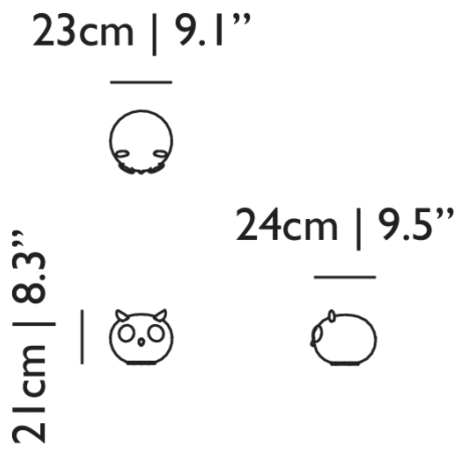

Dimensions

21cm | 8.3"

27cm | 10.6"

21cm | 8.3"

Product

WIDTH 21cm | 8.3"

HEIGHT 27cm | 10.6"

DEPTH 25cm | 9.8"

2700 K

CRI

80

LIGHT DIRECTION

All directions

LIGHT OUTPUT

250 lm

DIMMING & LIGHTING CONTROL

Dimmer on power cord

See last page for more information about the dimming possibilities.

Pet Light / Uhuh (owl)

Dimensions

Product

WIDTH 23cm | 9.1"
HEIGHT 21cm | 8.3"
DEPTH 24cm | 9.4"
WEIGHT NETTO 1.5kg | 3.31lbs

Packaging

WIDTH 31cm | 12.2"
HEIGHT 31.5cm | 12.4"
CUBAGE 0.04m³ | 1.41ft³
LENGTH 41cm | 16.1"
WEIGHT 3kg | 6.61lbs

Technical CE

MATERIAL

Hand blown glass, gilded porcelain elements and base

ENERGY LABEL

Energy Label A