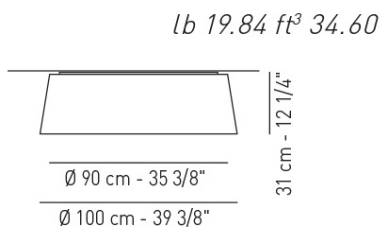

Product code composition  
VELVET diffuser INCLUDED

Type	Article	Colours (lampshade)	Colour (Radial diffuser)	..C" ¥•
UP	VEL 100 E27	BC ice white	BC white	E26 3 x Max 17W LED or 3 x Max 20W fl uo
	VEL 100   ut	BA ivory white	BW warm white	LED GU24 3x15W - included 120Vac - CRI 80 diffused beam - 2700K 4800 lm - 107 lm/W 
		BL blue		
		MA brown		
		NE black		