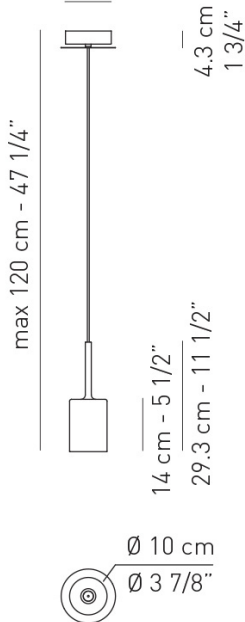

Typology: suspension lamp

Ratings

- G4
- Diffused light
- Surface installation over holes
- Power supply 120V AC
- Switch mode: on-off
- Metal body, chrome

12V VERSION

- Dimmable ELV trailing edge, phase cut transformer

LED VERSION

- CCT of the included LED lamp 3000 K

Product code composition

SPILLRAY / transformer INCLUDED

Type	Article	Colours	Finish	Source
US	SPILL M	CS crystal	CR chrome	12V G4 1xMax 20W 12VAc halo included
		RS red		
		GR grey		
		BR metallic bronze		

lb 3.09 ft³ 1.766

Ø 12.2 cm - Ø 4 3/4"

example composition code | US | SPILLM | GR | CR | 12V

SPILLRAY / driver INCLUDED - for dimmable options contact our representatives.

Type	Article	Colours	Finish	Source
US	SPILL M	CS crystal	CR chrome	LED G4 1x1.5W 12Vdc included not dimmable diffused beam - 3000K
		RS red		
		GR grey		
		BR metallic bronze		