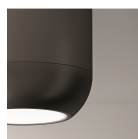

**USURBANM**

Design by Dima Loginoff

Collection consisting of aluminum ceiling lamps and suspended lamps.  
Available in several colors and sizes.

Typology: SUSPENSION LAMP

Ratings

- Built in line voltage **LED** module
- CCT 3000 K
- Downlight
- Installs over 4 in. octagonal J-box
- Power supply 120V AC
- Switch mode: on-off, dimmable ELV trailing edge phase cut
- Aluminum body, painted
- Opalescent diffuser

**US URBAN M**

lb 5.07 ft³ 0.8827

Product code composition

URBAN / downward lighting only

Type	Article	Colours	Finishing	Source
US	URBAN M	BC wrinkled white BR matt bronze NI matt nickel	XX	LED 15W - diffused beam 3000K*, 2700K, 4000K

DRY LOCATION

CRI90

120VAC

~ 1350 lm\* 90 lm/W\*

example composition code US URBANM BR XX LED

Available colors

BC  
Wrinkled  
white

BR  
Matt  
bronze