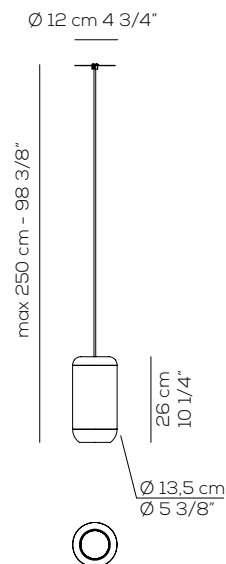

**USURBANM**

Design by Dima Loginoff

Collection consisting of aluminum ceiling lamps and suspended lamps.  
Available in several colors and sizes.

Typology: SUSPENSION LAMP

Ratings

- Built in line voltage **LED** module
- CCT 3000 K
- Downlight
- Installs over 4 in. octagonal J-box
- Power supply 120V AC
- Switch mode: on-off, dimmable ELV trailing edge phase cut
- Aluminum body, painted
- Opalescent diffuser

**US URBAN M**

lb 5.07 ft³ 0.8827

Product code composition

URBAN / downward lighting only

Type	Article	Colours	Finishing	Source
US	URBAN M	BC wrinkled white BR matt bronze NI matt nickel	XX	LED 15W - diffused beam 3000K*, 2700K, 4000K

NI  
Matt  
nickel

USURBANM\_\_XXLED

CUSTOMER \_\_\_\_\_

NOTES \_\_\_\_\_

NOTICE:

Luminous flux for all LED luminaires is shown at source level.  
Technical data could be subject to alteration without notice. Axo Light does not provide legal guarantee for the accuracy of this data sheet.