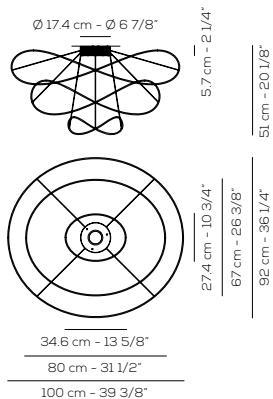

Typology: SUSPENDED LAMP

Ratings

- Built in line voltage **LED** module
- CCT 3000 K
- Downlight and uplight
- Installs over 4 in. octagonal J-box
- Power supply 120V AC
- Switch mode: on-off, dimmable trailing edge
- Metal frame

**UP HOOPS 3**

lb 8.82 ft³ 15.185

Product code composition

HOOPS / DRIVER INCLUDED

Type	Article	Colours / Finish	Source
UP	HOOPS 3	OR gold / OR gold  NE black / NE black	LED 17W - diffused beam <b>3000K</b>  other CCT options available upon request

DRY LOCATION CRI90 120VAC **LED** ~1330 lm 78 lm/W  
 example composition code UP HOOPS3 NE NE LED

Available colors

OR Gold

NE Black

CUSTOMER \_\_\_\_\_ NOTES \_\_\_\_\_

USHOOPS3 \_\_\_\_ LED

\_\_\_\_\_

Luminous flux for all built-in LED luminaires is shown at source level.  
 Technical data could be subject to alteration without notice. Axo Light does not provide legal guarantee for the accuracy of this data sheet.