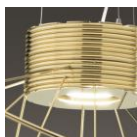

Available colors

OR Gold