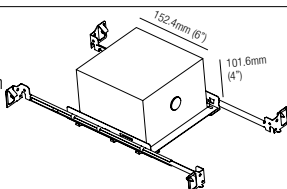

IC Housings

**IC064R01060**  
 Recessed Box for  
 Insulated Ceiling with  
 60mm Hole

**AT064R01060**  
 Air Tight Recessed Box  
 for Insulated Ceiling with  
 60mm Hole

Accessories - Accessoires - Accesorios