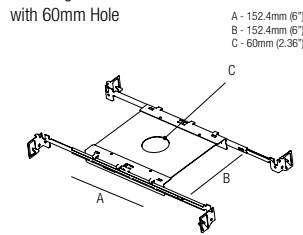

IC Housings

**IC064R01060**  
 Recessed Box for  
 Insulated Ceiling with  
 60mm Hole

**AT064R01060**  
 Air Tight Recessed Box  
 for Insulated Ceiling with  
 60mm Hole

Accessories - Accessoires - Accesorios