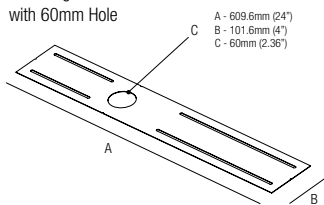

LDE.2

Hi-Lume Ecosystem Premier
500mA Constant Current
Dimming Range: 1%
Min. 2/Max. 2 Fixtures per Driver

MP-R060
Mounting Plate
with 60mm Hole