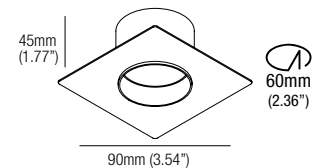

MQC001

Plasterboard recessing frame

Boîtier d'encastrement
pour plaques de plâtre
Cajetín para placas
de yeso

Low luminance louvre
Filtre basse luminance
Filtro de baja luminancia

LOH1
White
Blanc
Blanco

LOH1B
Black
Noir
Negro