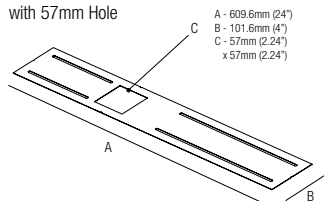

MP-Q057
 Mounting Plate
 with 57mm Hole

T-BAR Installation

Q01057
 Mounting Plate
 with 57mm Hole

IC Housings

IC064Q01057
 Recessed Box for
 Insulated Ceiling with
 57mm Hole

AT064Q01057
 Air Tight Recessed Box
 for Insulated Ceiling with
 57mm Hole