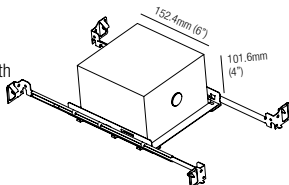

MP-Q057
 Mounting Plate
 with 57mm Hole

T-BAR Installation

Q01057
 Mounting Plate
 with 57mm Hole

IC Housings

IC064Q01057
 Recessed Box for
 Insulated Ceiling with
 57mm Hole

AT064Q01057
 Air Tight Recessed Box
 for Insulated Ceiling with
 57mm Hole