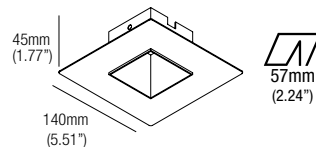

MQC002

**Plasterboard
recessing frame**
Boîtier d'encastrement
pour plaques de plâtre
Cajetín para placas
de yeso