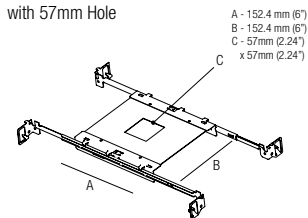

MP-Q057
 Mounting Plate
 with 57mm Hole

T-BAR Installation

Q01057
 Mounting Plate
 with 57mm Hole

IC Housings

IC064Q01057
 Recessed Box for
 Insulated Ceiling with
 57mm Hole

AT064Q01057
 Air Tight Recessed Box
 for Insulated Ceiling with
 57mm Hole