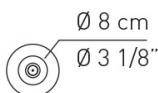

example composition code | US | SPILLP | RS | CR | LED

lb 2.65 ft³ 0.706

Ø 12.2 cm - Ø 4 3/4"

Available colors

CS Crystal RS Red GR Grey BR Metallic bronze

USSPILLP __ CR __

CUSTOMER _____ NOTES _____

NOTICE:
Luminous flux for all built-in LED luminaires is shown at source level.
Technical data could be subject to alteration without notice. Axo Light does not provide legal guarantee for the accuracy of this data sheet.