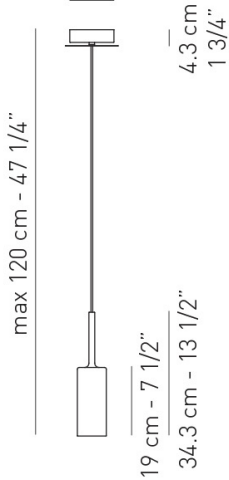

Typology: suspension lamp

Ratings

- G4
- Diffused light
- Surface installation over holes
- Power supply 120V AC
- Switch mode: on-off
- Metal body, chrome
- Clear or coloured diffuser

12V VERSION

- Dimmable ELV trailing edge, phase cut transformer

LED VERSION

- CCT of the included LED lamp 3000 K

Product code composition

SPILLRAY / transformer INCLUDED

Type	Article	Colours	Finish	Source
US	SPILL P	CS crystal	CR chrome	12V G4 1xMax 20W 12Vac halo included
		RS red		
		GR grey		
		BR metallic bronze		

example composition code | US | SPILLP | BR | CR | 12V

SPILLRAY / driver INCLUDED - for dimmable options contact our representatives.

Type	Article	Colours	Finish	Source
US	SPILL P	CS crystal	CR chrome	LED G4 1x1.5W 12Vdc included not dimmable diffused beam - 3000K
		RS red		
		GR grey		
		BR metallic bronze		

example composition code | US | SPILLP | RS | CR | LED

lb 2.65 ft³ 0.706

Ø 12.2 cm - Ø 4 3/4"

Available colors

CS Crystal RS Red GR Grey BR Metallic bronze

USSPILLP __ CR __

CUSTOMER _____ NOTES _____

NOTICE:
Luminous flux for all built-in LED luminaires is shown at source level.
Technical data could be subject to alteration without notice. Axo Light does not provide legal guarantee for the accuracy of this data sheet.