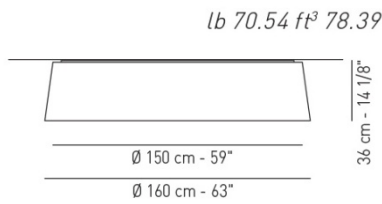

Product code composition  
VELVET diffuser INCLUDED

Type	Article	Colours (lampshade)	Colour (Radial diffuser)	Source
UP	VEL 160 E27	BC ice white	BC white	E26 5 x Max 17W LED or 5 x Max 20W fluo
	VEL 160 LED	BA ivory white	BW warm white	LED GU24 5x15W - included 120V <sub>AC</sub> - CRI 80 diffused beam - 2700K 8000 lm - 107 lm/W
		BL blue		
		MA brown		
		NE black		