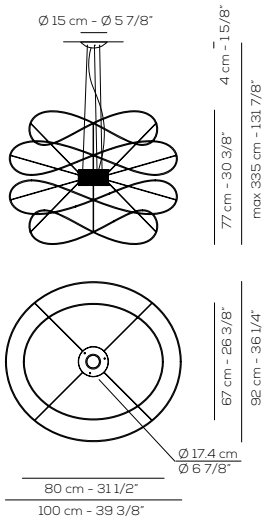

Typology: SUSPENDED LAMP

**Ratings**

- Built in line voltage **LED** module
- CCT 3000 K
- Downlight and uplight
- Surface installation over holes
- Power supply 120V AC
- Switch mode: on-off, dimmable trailing edge
- Metal frame

**US HOOPS 4**

lb 15.65 ft³ 15.185

**Product code composition**

**HOOPS** / DRIVER INCLUDED / with upward and downward lighting

Type	Article	Colours / Finish	Source
US	HOOPS 4	OR gold / OR gold  NE black / NE black	LED 34W - diffused beam 3000K  other CCT options available upon request