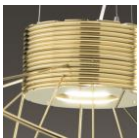

Available colors

OR Gold