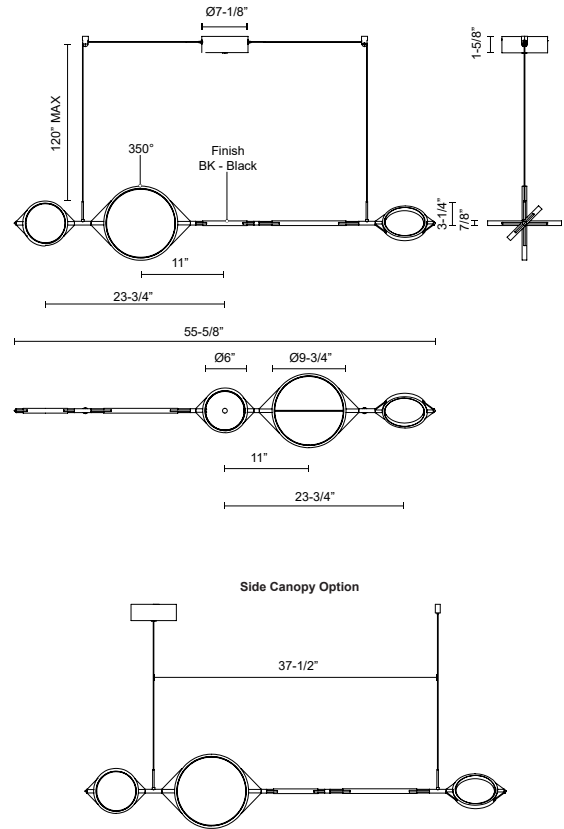

SERIF
LP84457
PENDANTS

PROJECT

DESCRIPTION

The Serif Collection features clean, angular geometrics colliding in harmony. Minimal yet impactful, the rings of light seem to float organically in air. Each piece of the Serif Collection is adjustable to fit your style, from minimal and clean uniform rings, to free-form. This versatility makes it the perfect mixture of both two- and three-dimensional art depending on the ring formations you create.

SPECIFICATION DETAILS

* For custom options, consult factory for details.

Fixture Dimensions	L55-5/8" x W9-3/4" x H3-1/4"
Light Source	LED with DC Driver
Wattage	35W
Total Lumens	2975lm
Delivered Lumens	BK-2035lm*
Voltage	120V
Color Temperature	3000K
CRI (Ra)	90CRI
Optional Color Temps	2700K - 5000K Available, Minimum Order Quantities Apply
LED Rated Life	50,000 hours
Dimming	100% - 10%, TRIAC or ELV Dimmer (Not Included)
Diffuser Details	Frosted Silicone Diffuser
Adjustable	Yes
Wire Length	120" Max
Wire Type	Black Coaxial Wire
Minimum Hang Height	8"
Location	Dry
Warranty	5 Years
Canopy Dimensions	D7-1/8" x H1-5/8"
Finish Option(s)	Black