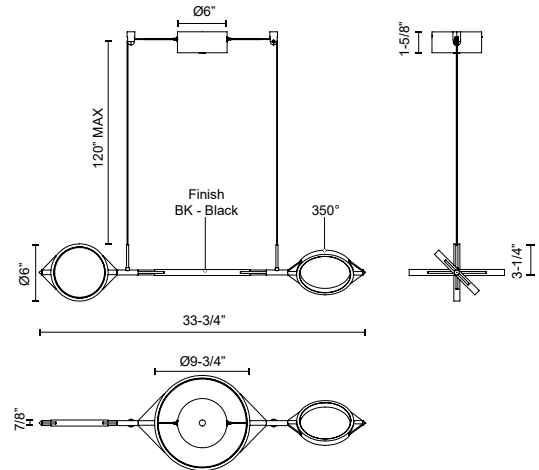

**SERIF
LP84434
PENDANTS**

PROJECT

DESCRIPTION

The Serif Collection features clean, angular geometrics colliding in harmony. Minimal yet impactful, the rings of light seem to float organically in air. Each piece of the Serif Collection is adjustable to fit your style, from minimal and clean uniform rings, to free-form. This versatility makes it the perfect mixture of both two- and three-dimensional art depending on the ring formations you create.

SPECIFICATION DETAILS

* For custom options, consult factory for details.

Fixture Dimensions	L33-3/4" x W9-3/4" x H3-1/4"
Light Source	LED with DC Driver
Wattage	23W
Total Lumens	1785lm
Delivered Lumens	BK-1190lm
Voltage	120V
Color Temperature	3000K
CRI (Ra)	90CRI
Optional Color Temps	2700K - 5000K Available, Minimum Order Quantities Apply
LED Rated Life	50,000 hours
Dimming	100% - 10%, TRIAC or ELV Dimmer (Not Included)
Diffuser Details	Frosted Silicone Diffuser
Adjustable	Yes
Wire Length	120" Max
Wire Type	Black Coaxial Wire
Minimum Hang Height	8"
Location	Dry
Warranty	5 Years
CEC Title 24 JA8	Yes, JA8-19
Canopy Dimensions	D6" x H1-5/8"
Finish Option(s)	Black