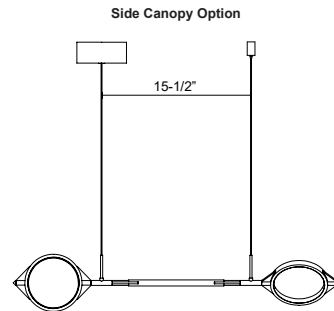

**SERIF
LP84434
PENDANTS**

PROJECT

DESCRIPTION

The Serif Collection features clean, angular geometrics colliding in harmony. Minimal yet impactful, the rings of light seem to float organically in air. Each piece of the Serif Collection is adjustable to fit your style, from minimal and clean uniform rings, to free-form. This versatility makes it the perfect mixture of both two- and three-dimensional art depending on the ring formations you create.

SPECIFICATION DETAILS

* For custom options, consult factory for details.

Fixture Dimensions	L33-3/4" x W9-3/4" x H3-1/4"
Light Source	LED with DC Driver
Wattage	23W
Total Lumens	1785lm
Delivered Lumens	BK-1190lm
Voltage	120V
Color Temperature	3000K
CRI (Ra)	90CRI
Optional Color Temps	2700K - 5000K Available, Minimum Order Quantities Apply
LED Rated Life	50,000 hours
Dimming	100% - 10%, TRIAC or ELV Dimmer (Not Included)
Diffuser Details	Frosted Silicone Diffuser
Adjustable	Yes
Wire Length	120" Max
Wire Type	Black Coaxial Wire
Minimum Hang Height	8"
Location	Dry
Warranty	5 Years
CEC Title 24 JA8	Yes, JA8-19
Canopy Dimensions	D6" x H1-5/8"
Finish Option(s)	Black