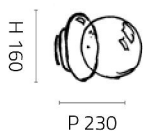

UNICA WALL LAMP

AP.1010/CNL/T

1 - light wall lamp with power supply.
Glossy black chrome.

G4 LED max 2W - 12V - 110 Lumen - 3000 K
ENERGY CLASS FROM A TO A ++

BULB NOT INCLUDED

IP20 CE