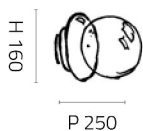

UNICA HANGING FLOOR LAMP

PN.1010/6/CNL

Hanging floor lamp with 6 lights.
Glossy black chrome.

6 x G4 LED max 2W - 12V - 110 Lumen - 3000 K
ENERGY CLASS FROM A TO A ++

BULB NOT INCLUDED

IP20 CE

UNICA HANGING LAMP

SS.1010/CNL

Hanging lamp without canopy.
Glossy black chrome.

G4 LED max 2W - 12V - 110 Lumen - 3000 K
ENERGY CLASS FROM A TO A ++

BULB NOT INCLUDED

IP20 CE

UNICA TABLE LAMP

LT.1010/CNL

1 - light table lamp with power supply on plug, ON/OFF.
Glossy black chrome.

G4 LED max 2W - 12V - 110 Lumen - 3000 K
ENERGY CLASS FROM A TO A ++

BULB NOT INCLUDED

IP20 CE

UNICA WALL LAMP

AP.1010/CNL

1 - light wall lamp without power supply.
Glossy black chrome.

G4 LED max 2W - 12V - 110 Lumen - 3000 K
ENERGY CLASS FROM A TO A ++

BULB NOT INCLUDED

IP20 CE

UNICA WALL LAMP

AP.1010/CNL/T

1 - light wall lamp with power supply.
Glossy black chrome.

G4 LED max 2W - 12V - 110 Lumen - 3000 K
ENERGY CLASS FROM A TO A ++

BULB NOT INCLUDED

IP20 CE