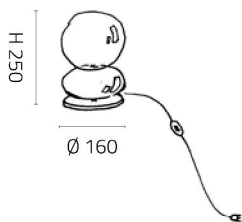

UNICA WALL LAMP

AP.1010/CNL

1 - light wall lamp without power supply.
Glossy black chrome.

G4 LED max 2W - 12V - 110 Lumen - 3000 K
ENERGY CLASS FROM A TO A ++

BULB NOT INCLUDED

IP20 CE

UNICA WALL LAMP

AP.1010/CNL/T

1 - light wall lamp with power supply.
Glossy black chrome.

G4 LED max 2W - 12V - 110 Lumen - 3000 K
ENERGY CLASS FROM A TO A ++

BULB NOT INCLUDED

IP20 CE