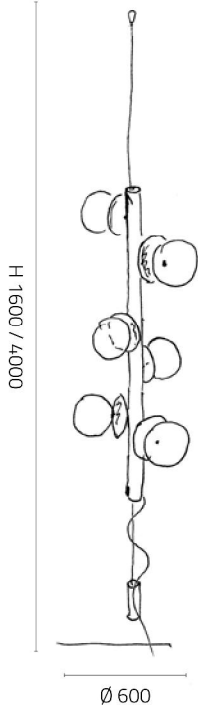

UNICA

Ellipse in bronzed borosilicate, sphere in transparent borosilicate and glossy black chromed metal. | Ellisse in borosilicato bronzato, sfera in borosilicato trasparente e metallo cromato nero lucido.

Metal colours

CNL

Glossy black chrome
Cromo nero lucido

	Item	Technical data
<p>UNICA COMPOSITION 1</p> <p>H 1500</p> <p>Ø 1500</p>	<p>SS.1010/COMPOSITION1</p> <p>12 - lights hanging lamp with 12 - lights canopy and decentralisers. Glossy black chrome.</p> <p>List of components included:</p> <ul style="list-style-type: none"> 1 SS.1010/CNL Hanging lamp without canopy. Glossy black chrome. 2 RS12.1010/CNL Canopy for a maximum of 12 lights with power supply. Glossy black chrome. 3 DC.1010/CNL Decentraliser. Glossy black chromed metal. <p>12 x G4 LED max 2W - 12V - 110 Lumen - 3000 K ENERGY CLASS FROM A TO A ++ BULB NOT INCLUDED</p>	<p>NR.12</p> <p>NR.1</p> <p>NR.12</p> <p>IP20 CE </p>
<p>UNICA COMPOSITION 2</p> <p>H 300 / 2300</p> <p>Ø 500</p>	<p>SS.1010/COMPOSITION2</p> <p>5 - lights hanging lamp. Glossy black chrome.</p> <p>List of components included:</p> <ul style="list-style-type: none"> 1 SS.1010/CNL Hanging lamp without canopy. Glossy black chrome. <p>AL25.1010 Optional power supply. 25W 12V</p> <p>5 x G4 LED max 2W - 12V - 110 Lumen - 3000 K ENERGY CLASS FROM A TO A ++ BULB NOT INCLUDED</p>	<p>NR.5</p> <p>NR.1</p> <p>IP20 CE </p>
<p>UNICA CHANDELIER</p> <p>H 4000 / 2000</p> <p>Ø 1500</p>	<p>LM.1010/6/CNL</p> <p>Chandelier with 6 horizontal lights. Glossy black chrome.</p> <p>6 x G4 LED max 2W - 12V - 110 Lumen - 3000 K ENERGY CLASS FROM A TO A ++ BULB NOT INCLUDED</p>	<p>IP20 CE </p>

UNICA HANGING FLOOR LAMP**PN.1010/6/CNL**

Hanging floor lamp with 6 lights.
Glossy black chrome.

6 x G4 LED max 2W - 12V - 110 Lumen - 3000 K
ENERGY CLASS FROM A TO A ++

BULB NOT INCLUDED
IP20 CE   
**UNICA HANGING LAMP****SS.1010/CNL**