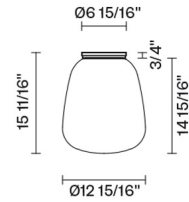

Lumi

F07E11A01

A.Saggia & V.Sommella / D&G Studio

Fixture Type

Project Name

Dimensions

Description

Ceiling lamp with diffuser in satin-finish white blown glass. Supporting structure made of metal or polyester reinforced with glass fibre, painted white.