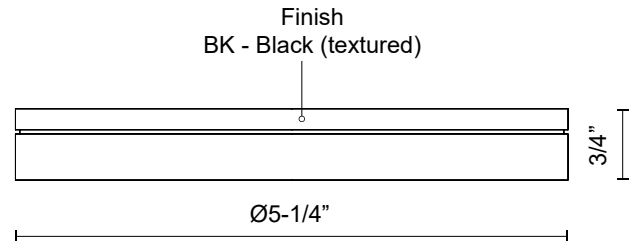

SPECIFICATION DETAILS

\* For custom options, consult factory for details.

Fixture Dimensions	D5-1/4" x H3/4"
Light Source	LED with DC Driver
Wattage	9W
Total Lumens	680lm
Delivered Lumens	BK-328lm
Voltage	120V
Color Temperature	3000K
CRI (Ra)	90CRI
Optional Color Temps	2700K - 5000K Available, Minimum Order Quantities Apply
LED Rated Life	50,000 hours
Dimming	100% - 10%, TRIAC or ELV Dimmer (Not Included)
Diffuser Details	Acrylic Light Guide
Location	Dry
Warranty	5 Years
Mounting Style	All Orientation; Ceiling and Wall;
Finish Option(s)	Black