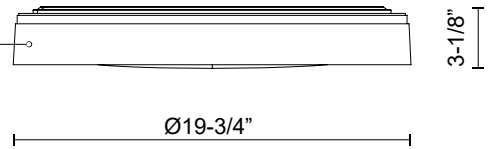

DESCRIPTION

The Essex Collection brings modern, clean lines to a decorative level. This flush mount collection features a clean frame, available in a combination of Black, Gold, White and Walnut pattern, and a light gap at the top of each fixture to emit decorative up lighting on any ceiling. This fixture is the perfect decorative flush mount for any style design that is looking for an elevated, sleek piece.

Exterior Finish
BK - Black
WH - White