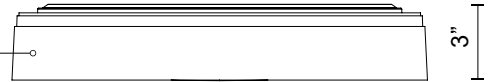

SPECIFICATION DETAILS

* For custom options, consult factory for details.

Fixture Dimensions	D15-3/4" x H3"
Light Source	AC LED Module
Wattage	31W
Total Lumens	2550lm
Delivered Lumens	BK/GD-1118lm; BK/WH-1095lm; BK/WT-1092lm; WH/GD-1118lm; WK/WT-1092lm;
Voltage	120V
Color Temperature	3000K
CRI (Ra)	90CRI
Optional Color Temps	2700K - 5000K Available, Minimum Order Quantities Apply
LED Rated Life	50,000 hours
Dimming	100% - 10%, ELV Dimmer (Not Included)
Diffuser Details	Frosted acrylic diffuser
Location	Dry
Compliance	Energy Star; T24-JA8;
Warranty	5 Years
Mounting Style	All Orientation; Ceiling and Wall;
CEC Title 24 JA8	Yes, JA8-19
Energy Star Certified	Energy Star Compliant

Exterior Finish
BK - Black
WH - White

Ø15-3/4"

Interior Finish
BK - Black
GD - Gold
WH - White
WT - Walnut