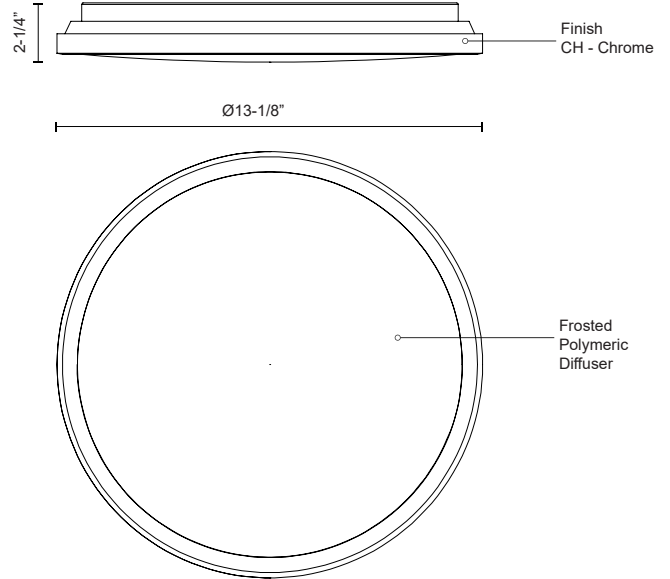

**BROOK
FM43313
FLUSH MOUNT**

PROJECT

DESCRIPTION

Circular steel base with polymeric body, frosted acrylic lens, chrome plated finish

SPECIFICATION DETAILS

* For custom options, consult factory for details.

Fixture Dimensions	D13-1/8" x H2-1/4"
Light Source	AC LED Module
Wattage	24W
Total Lumens	2040lm*
Delivered Lumens	CH-1330lm
Voltage	120V
Color Temperature	3000K
CRI (Ra)	90CRI
Optional Color Temps	2700K - 5000K Available, Minimum Order Quantities Apply
LED Rated Life	50,000 hours
Dimming	100% - 10%, ELV Dimmer (Not Included)
Diffuser Details	Frosted acrylic diffuser
Location	Dry
Compliance	Energy Star; T24-JA8;
Warranty	5 Years
Mounting Style	All Orientation; Ceiling and Wall;
CEC Title 24 JA8	Yes, JA8-19
Energy Star Certified	Energy Star Compliant
Finish Option(s)	Chrome