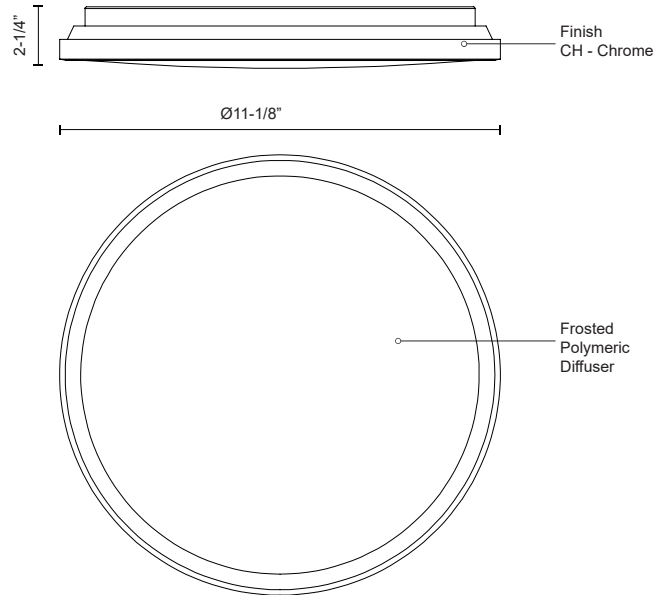

**BROOK
FM43311
FLUSH MOUNT**

PROJECT

DESCRIPTION

Circular steel base with polymeric body, frosted acrylic lens, chrome plated finish

SPECIFICATION DETAILS

* For custom options, consult factory for details.

Fixture Dimensions	D11-1/8" x H2-1/4"
Light Source	AC LED Module
Wattage	16W
Total Lumens	1355lm
Delivered Lumens	CH-800lm
Voltage	120V
Color Temperature	3000K
CRI (Ra)	90CRI
Optional Color Temps	2700K - 5000K Available, Minimum Order Quantities Apply
LED Rated Life	50,000 hours
Dimming	100% - 10%, ELV Dimmer (Not Included)
Diffuser Details	Frosted acrylic diffuser
Location	Dry
Compliance	Energy Star; T24-JA8;
Warranty	5 Years
Mounting Style	All Orientation; Ceiling and Wall;
CEC Title 24 JA8	Yes, JA8-19
Energy Star Certified	Energy Star Compliant
Finish Option(s)	Chrome