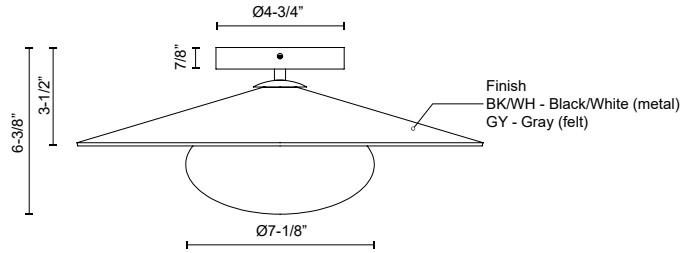

FM22815-GY  
 Felt - Gray

FM22815-BK/WH  
 Metal - Black/White

**SPECIFICATION DETAILS**

\* For custom options, consult factory for details.

<b>Fixture Dimensions</b>	D15" x H6-3/8"
<b>Light Source</b>	AC LED Module
<b>Wattage</b>	12W
<b>Total Lumens</b>	1000lm
<b>Delivered Lumens</b>	650lm
<b>Voltage</b>	120V
<b>Color Temperature</b>	3000K
<b>CRI (Ra)</b>	90CRI
<b>Optional Color Temps</b>	2700K - 5000K Available, Minimum Order Quantities Apply
<b>LED Rated Life</b>	50,000 hours
<b>Dimming</b>	100% - 10%, ELV Dimmer (Not Included)
<b>Shade Details</b>	Spun Aluminum or Felt Shade
<b>Glass Details</b>	Opal Glass
<b>Location</b>	Dry
<b>Warranty</b>	5 Years
<b>Mounting Style</b>	All Orientation; Ceiling and Wall;
<b>Canopy Dimensions</b>	D4-3/4" x H7/8"