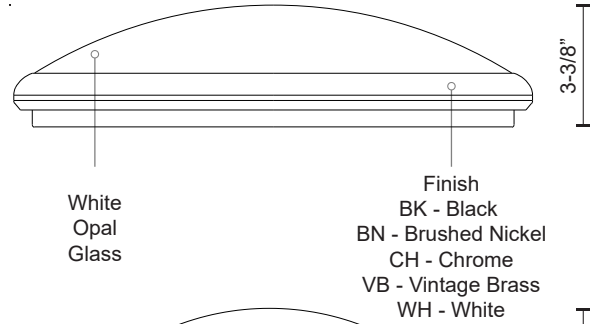

**MALTA
FM1515**
FLUSH MOUNT

PROJECT

FM1515-VB Vintage Brass FM1515-BN Brushed Nickel FM1515-CH Chrome FM1515-BK Black FM1515-WH White

DESCRIPTION

Single lamp LED flush mount ceiling fixture with round white opal glass. Metal details available in black, brushed nickel, chrome finish or vintage brass finish and is equipped with our powerful 120V AC LED technology

SPECIFICATION DETAILS

* For custom options, consult factory for details.

Fixture Dimensions	D15" x H3-3/8"
Light Source	AC LED Module
Wattage	18W
Total Lumens	1300lm
Delivered Lumens	BN-840lm; VB-976lm;
Voltage	120V
Color Temperature	3000K
CRI (Ra)	90CRI
Optional Color Temps	2700K - 5000K Available, Minimum Order Quantities Apply
LED Rated Life	50,000 hours
Dimming	100% - 10%, ELV Dimmer (Not Included)
Glass Details	Opal Glass
Location	Dry
Compliance	T24-JA8
Warranty	5 Years
Mounting Style	All Orientation; Ceiling and Wall;
CEC Title 24 JA8	Yes, JA8-19